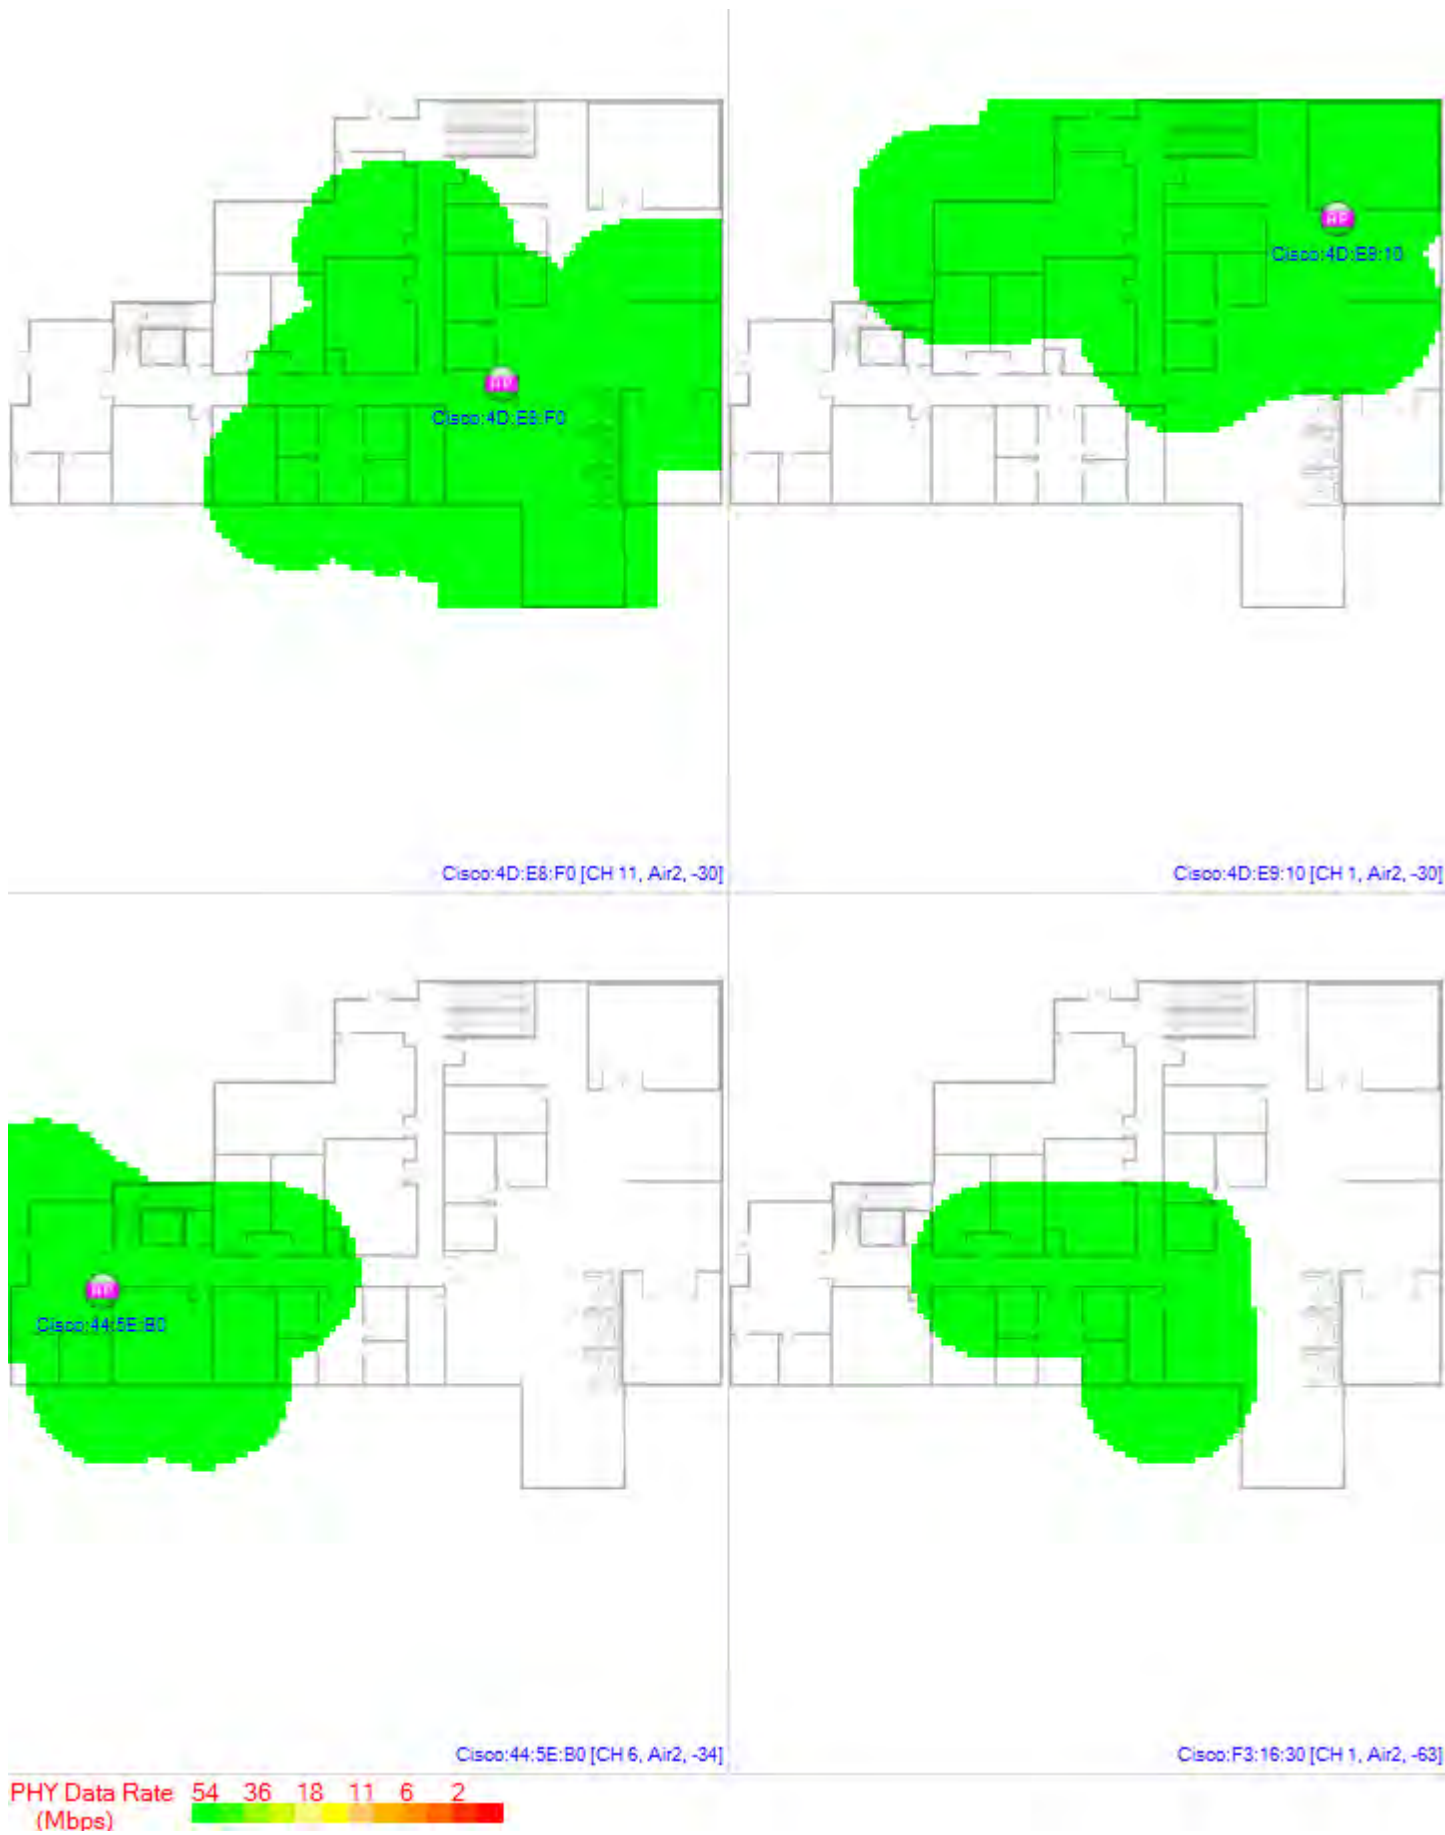

Overall Coverage Report by AP

NAS Wireless

Access Points

<u>AP Name</u>	<u>Media Type</u>	<u>Mac Address</u>	<u>Channel</u>	<u>SSID</u>	<u>Power, mw</u>	<u>Max Signal</u>
Non ACL, Neighborings, Rogues						
Cisco:4D:E9:10	802.11g-2.4 GHz	00:11:5C:4D:E9:10	1	Air2	10	-30
Cisco:F3:16:30	802.11g-2.4 GHz	00:14:69:F3:16:30	1	Air2	100	-63
Cisco:4D:E8:F0	802.11g-2.4 GHz	00:11:5C:4D:E8:F0	11	Air2	10	-30
Cisco:44:5E:B0	802.11g-2.4 GHz	00:11:5C:44:5E:B0	6	Air2	10	-34

of AP 4

Total AP: 4

Signal Distribution

Individual Signal Distribution

Noise Distribution

Individual Noise Distribution

Signal/Noise Distribution

Individual S/N Distribution

Maximum Measured PHY Data Rate Uplink Distribution

Individual Measured PHY Data Rate Uplink Distribution

Retry Rate Distribution

Individual Retry Rate Distribution

Loss Rate Distribution

Individual Loss Rate Distribution

Dimensions(X x Y): 158.72 ft x 113.59 ft

Individual Rx MCS Index Distribution