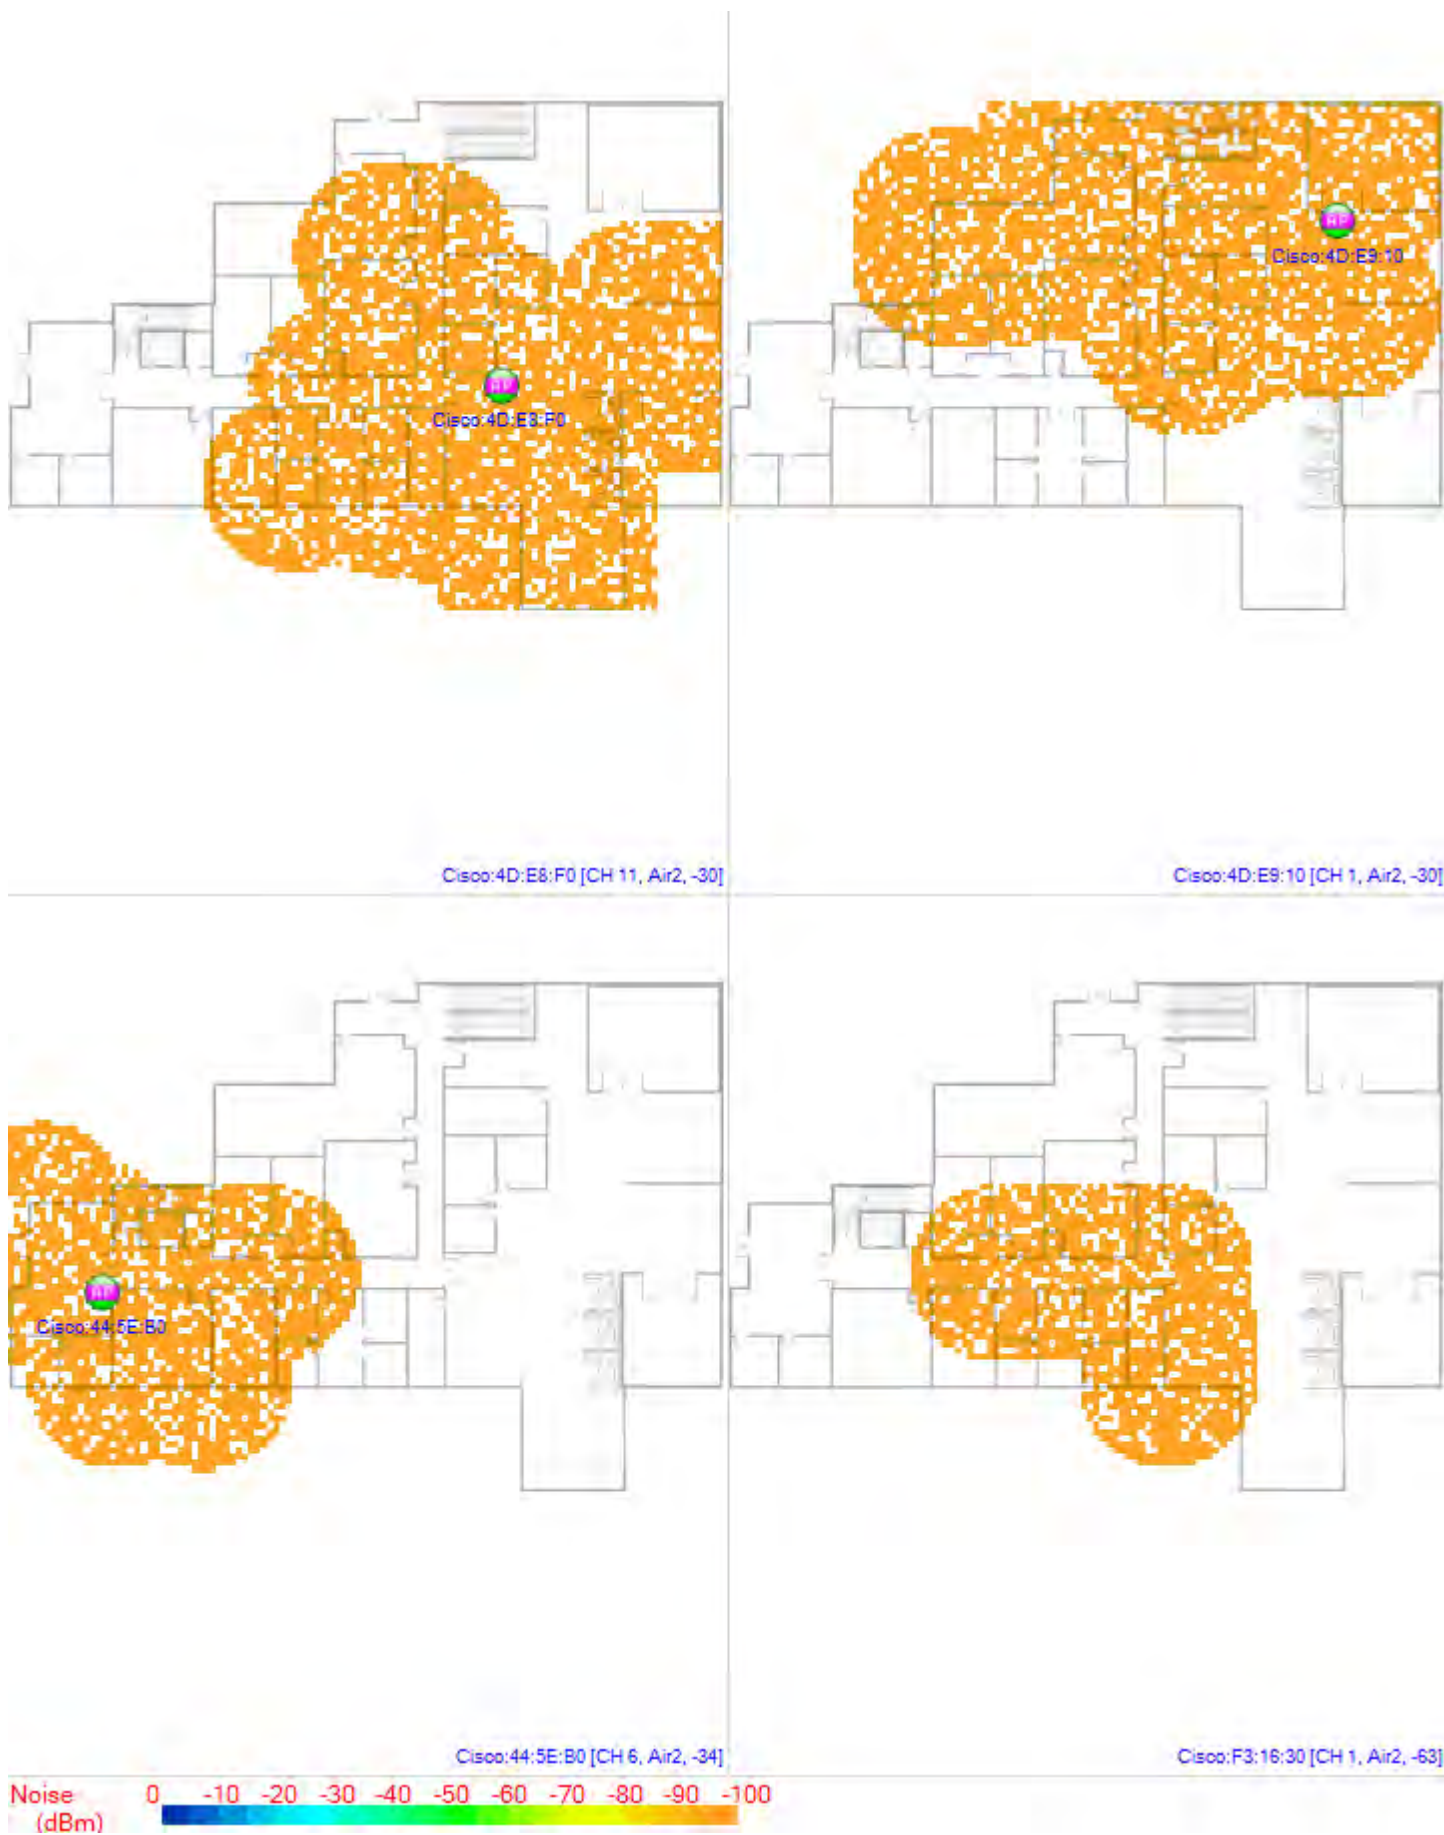

Overall Coverage Report by AP

NAS Wireless

Access Points

<u>AP Name</u>	<u>Media Type</u>	<u>Mac Address</u>	<u>Channel</u>	<u>SSID</u>	<u>Power, mw</u>	<u>Max Signal</u>
Non ACL, Neighborings, Rogues						
Cisco:4D:E9:10	802.11g-2.4 GHz	00:11:5C:4D:E9:10	1	Air2	10	-30
Cisco:F3:16:30	802.11g-2.4 GHz	00:14:69:F3:16:30	1	Air2	100	-63
Cisco:4D:E8:F0	802.11g-2.4 GHz	00:11:5C:4D:E8:F0	11	Air2	10	-30
Cisco:44:5E:B0	802.11g-2.4 GHz	00:11:5C:44:5E:B0	6	Air2	10	-34

of AP 4

Total AP: 4

Signal Distribution

Individual Signal Distribution

Noise Distribution

Individual Noise Distribution

Signal/Noise Distribution

Individual S/N Distribution

Maximum Measured PHY Data Rate Uplink Distribution

Individual Measured PHY Data Rate Uplink Distribution

Retry Rate Distribution

Individual Retry Rate Distribution

Loss Rate Distribution

Individual Loss Rate Distribution

Dimensions(X x Y): 158.72 ft x 113.59 ft

Individual Rx MCS Index Distribution