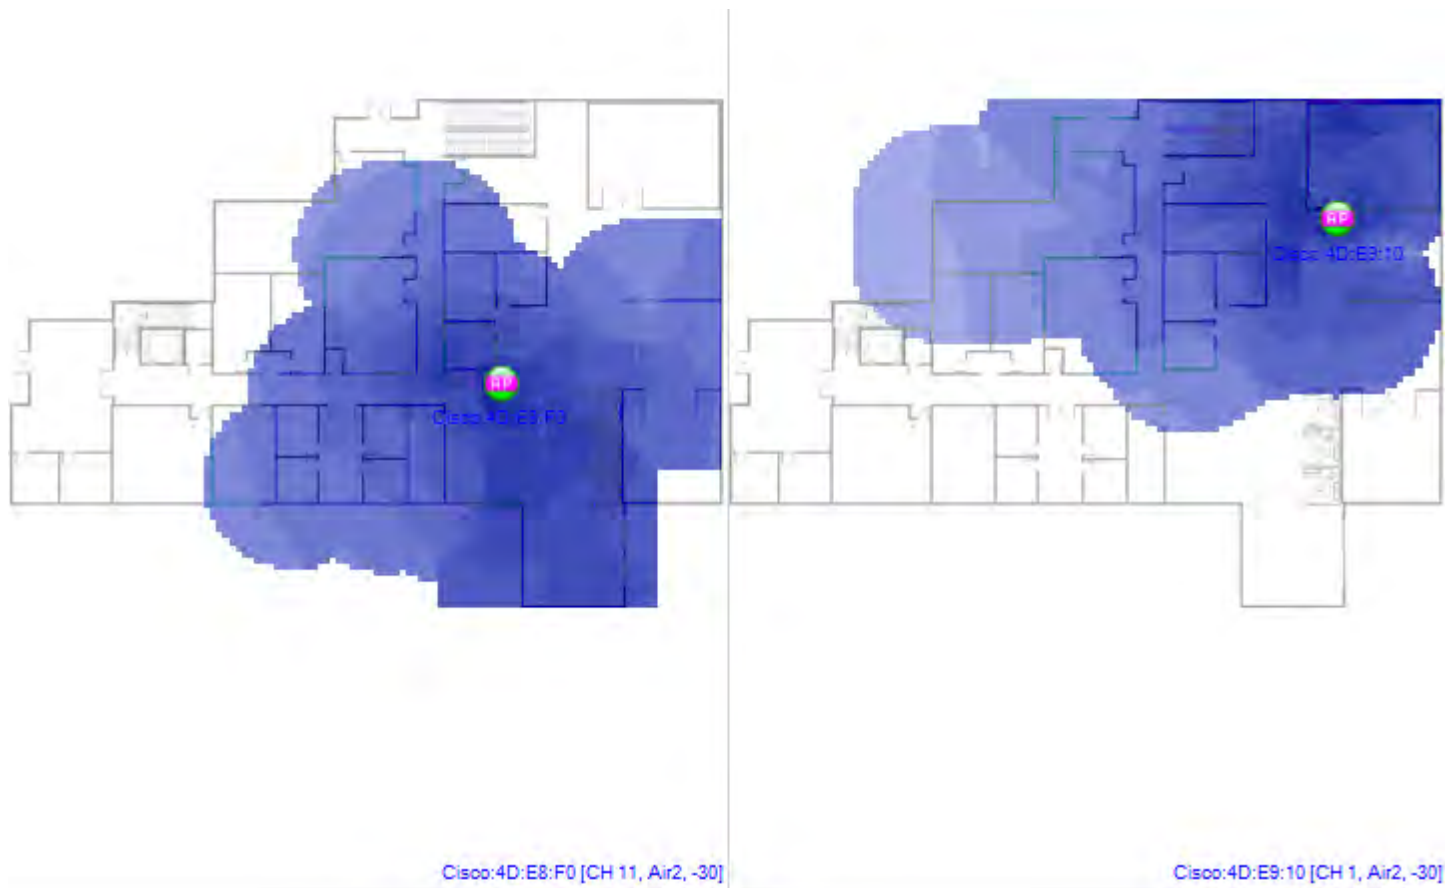

Maximum Measured PHY Data Rate Uplink Distribution

Individual Measured PHY Data Rate Uplink Distribution

Retry Rate Distribution

Individual Retry Rate Distribution

Loss Rate Distribution

Individual Loss Rate Distribution

Operating Mode Distribution

Operating Mode ■ Legacy ■ Mixed HT ■ Greenfield HT

Individual Operating Mode Distribution

Operating Mode
■ Legacy ■ Mixed HT ■ Greenfield HT

20/40MHz Bandwidth Distribution

20/40MHz Bandwidth ■ 20 MHz (Legacy) ■ 20 MHz (802.11n HT) ■ 40 MHz (802.11n HT)