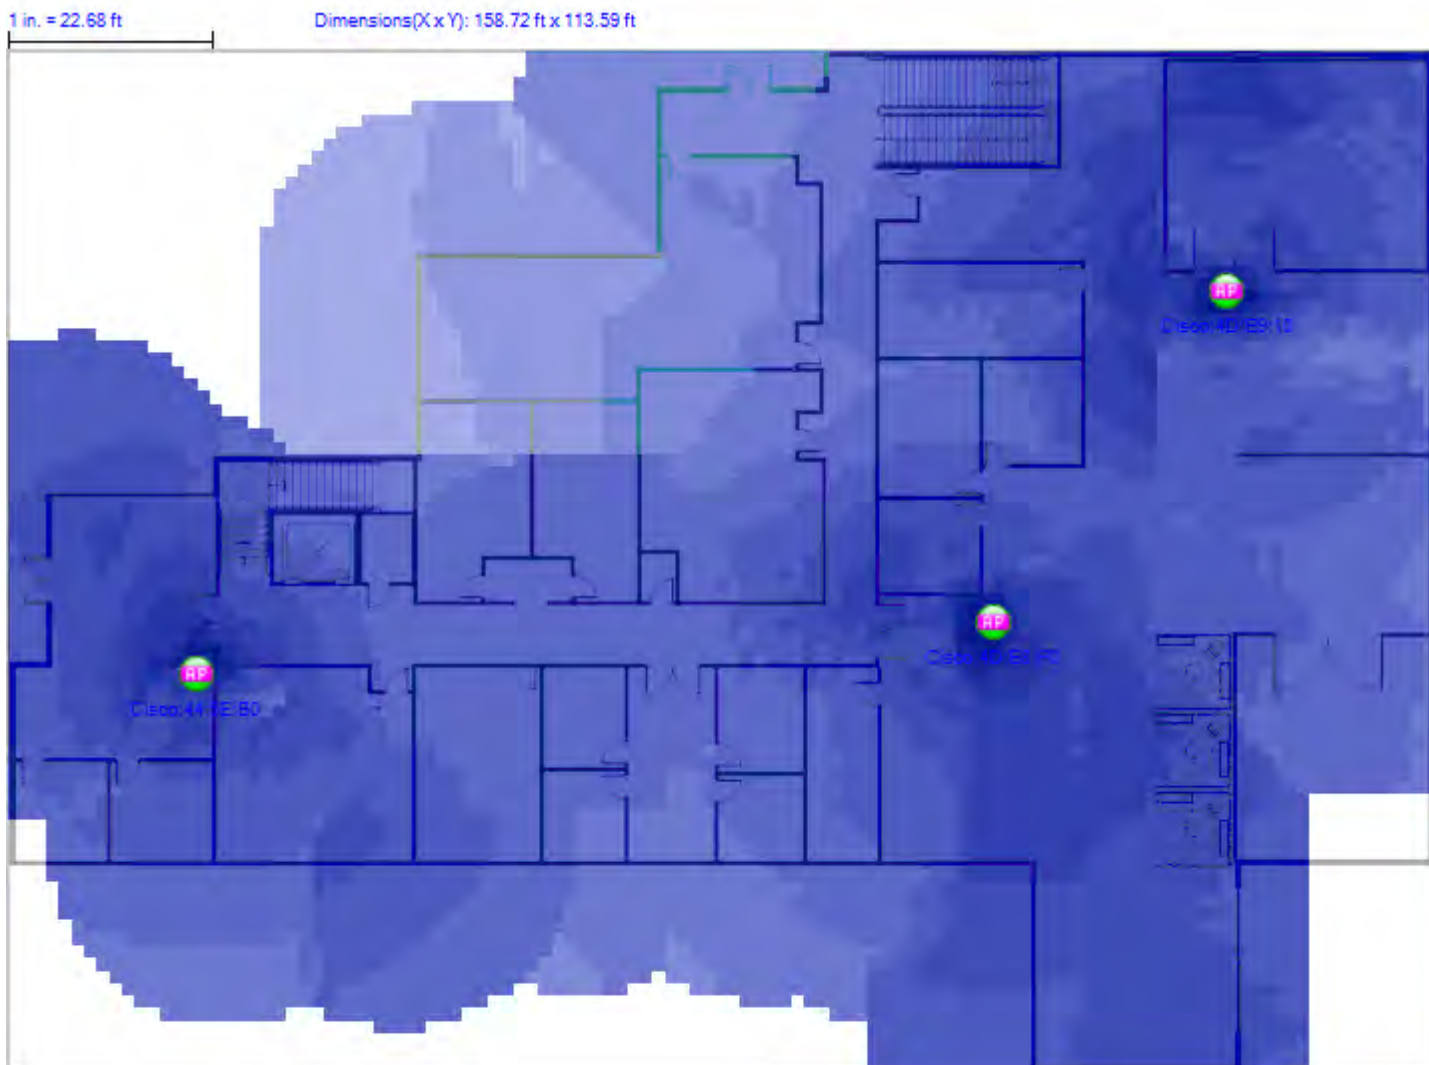

Operating Mode Distribution

Operating Mode ■ Legacy ■ Mixed HT ■ Greenfield HT

Individual Operating Mode Distribution

Operating Mode
■ Legacy ■ Mixed HT ■ Greenfield HT

20/40MHz Bandwidth Distribution

20/40MHz Bandwidth ■ 20 MHz (Legacy) ■ 20 MHz (802.11n HT) ■ 40 MHz (802.11n HT)

Individual 20/40MHz Information

20/40MHz Bandwidth ■ 20 MHz (Legacy) ■ 20 MHz (802.11n HT) ■ 40 MHz (802.11n HT)

Tx MCS Index Distribution

Individual Tx MCS Index Distribution

Rx MCS Index Distribution

1 in. = 22.68 ft