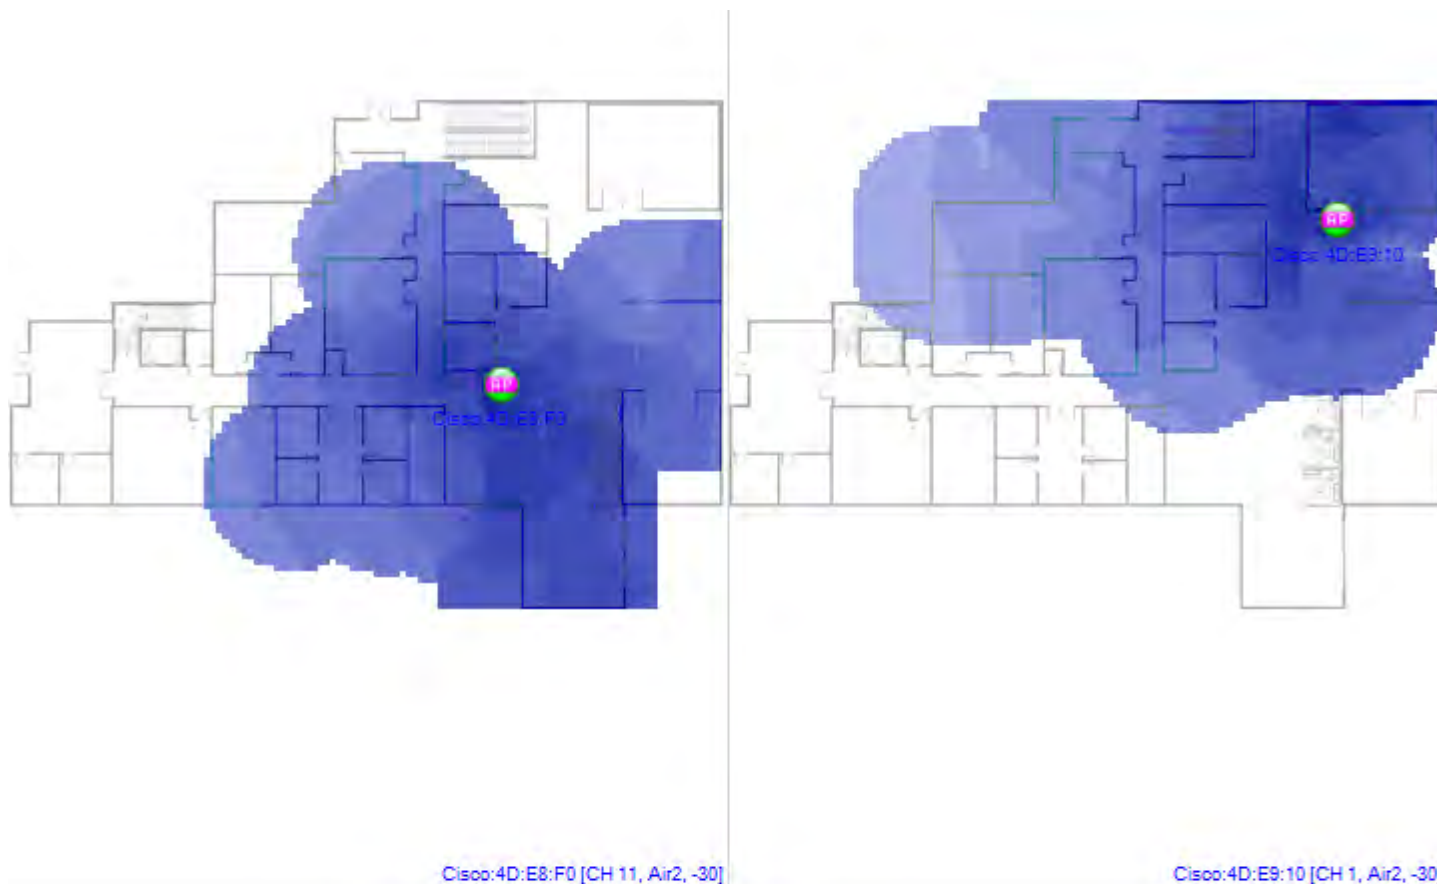

Operating Mode Distribution

Operating Mode ■ Legacy ■ Mixed HT ■ Greenfield HT

Individual Operating Mode Distribution

Operating Mode
■ Legacy ■ Mixed HT ■ Greenfield HT

20/40MHz Bandwidth Distribution

20/40MHz Bandwidth ■ 20 MHz (Legacy) ■ 20 MHz (802.11n HT) ■ 40 MHz (802.11n HT)

Individual 20/40MHz Information

20/40MHz Bandwidth ■ 20 MHz (Legacy) ■ 20 MHz (802.11n HT) ■ 40 MHz (802.11n HT)

Tx MCS Index Distribution

Individual Tx MCS Index Distribution

Rx MCS Index Distribution

1 in. = 22.68 ft