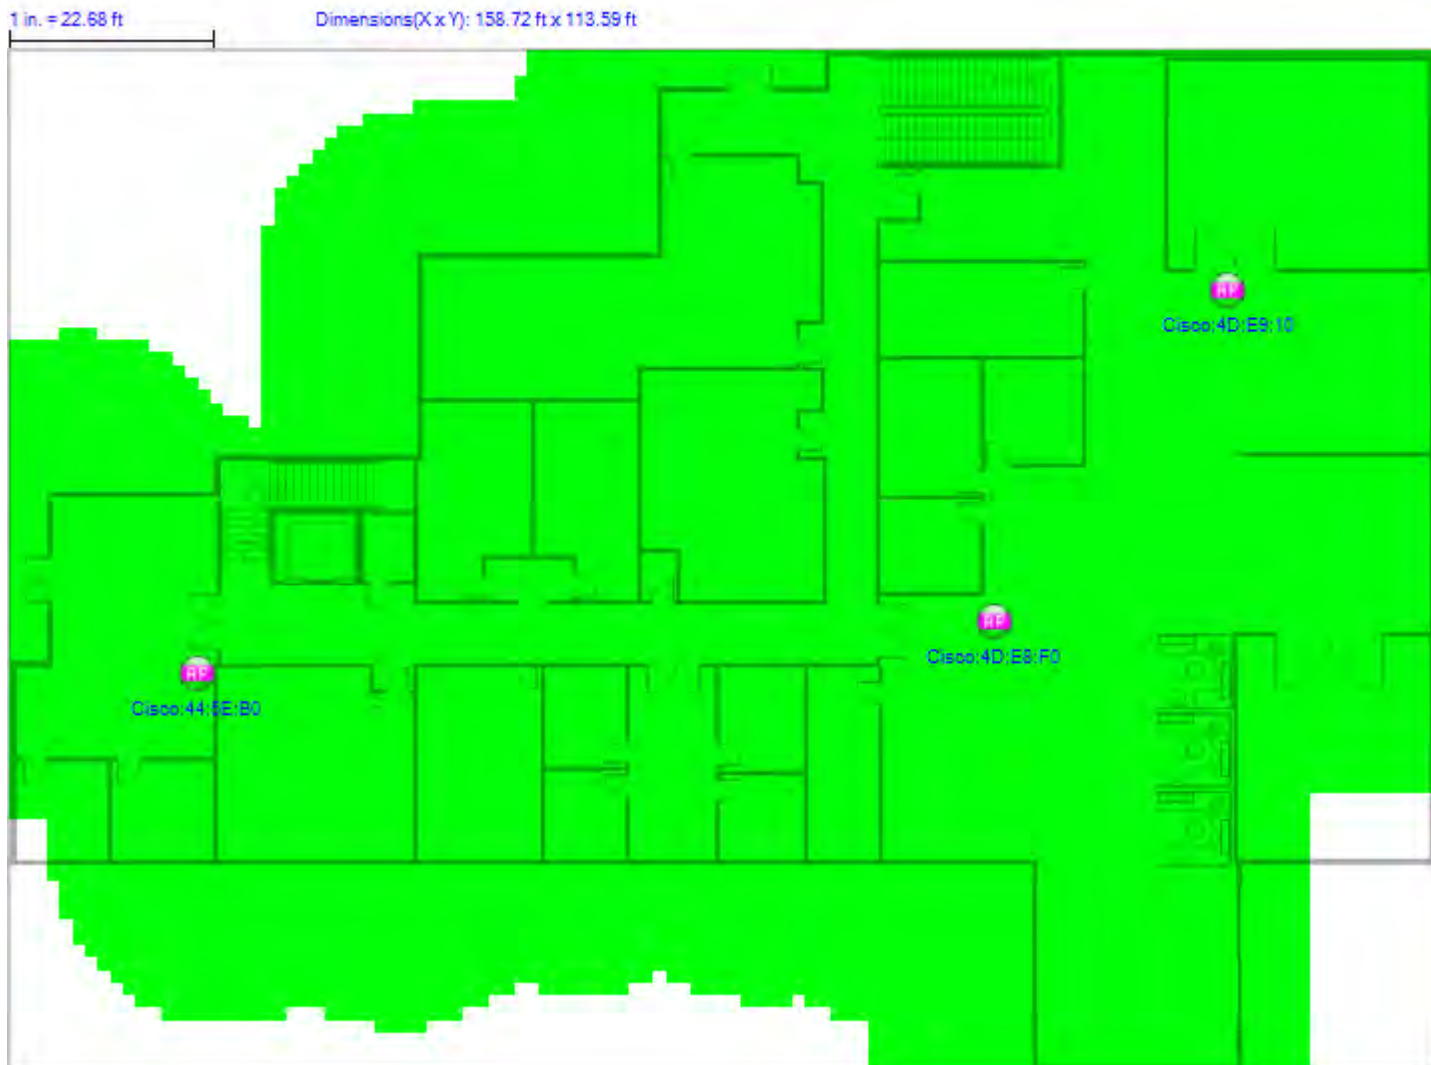

Maximum Measured PHY Data Rate Uplink Distribution