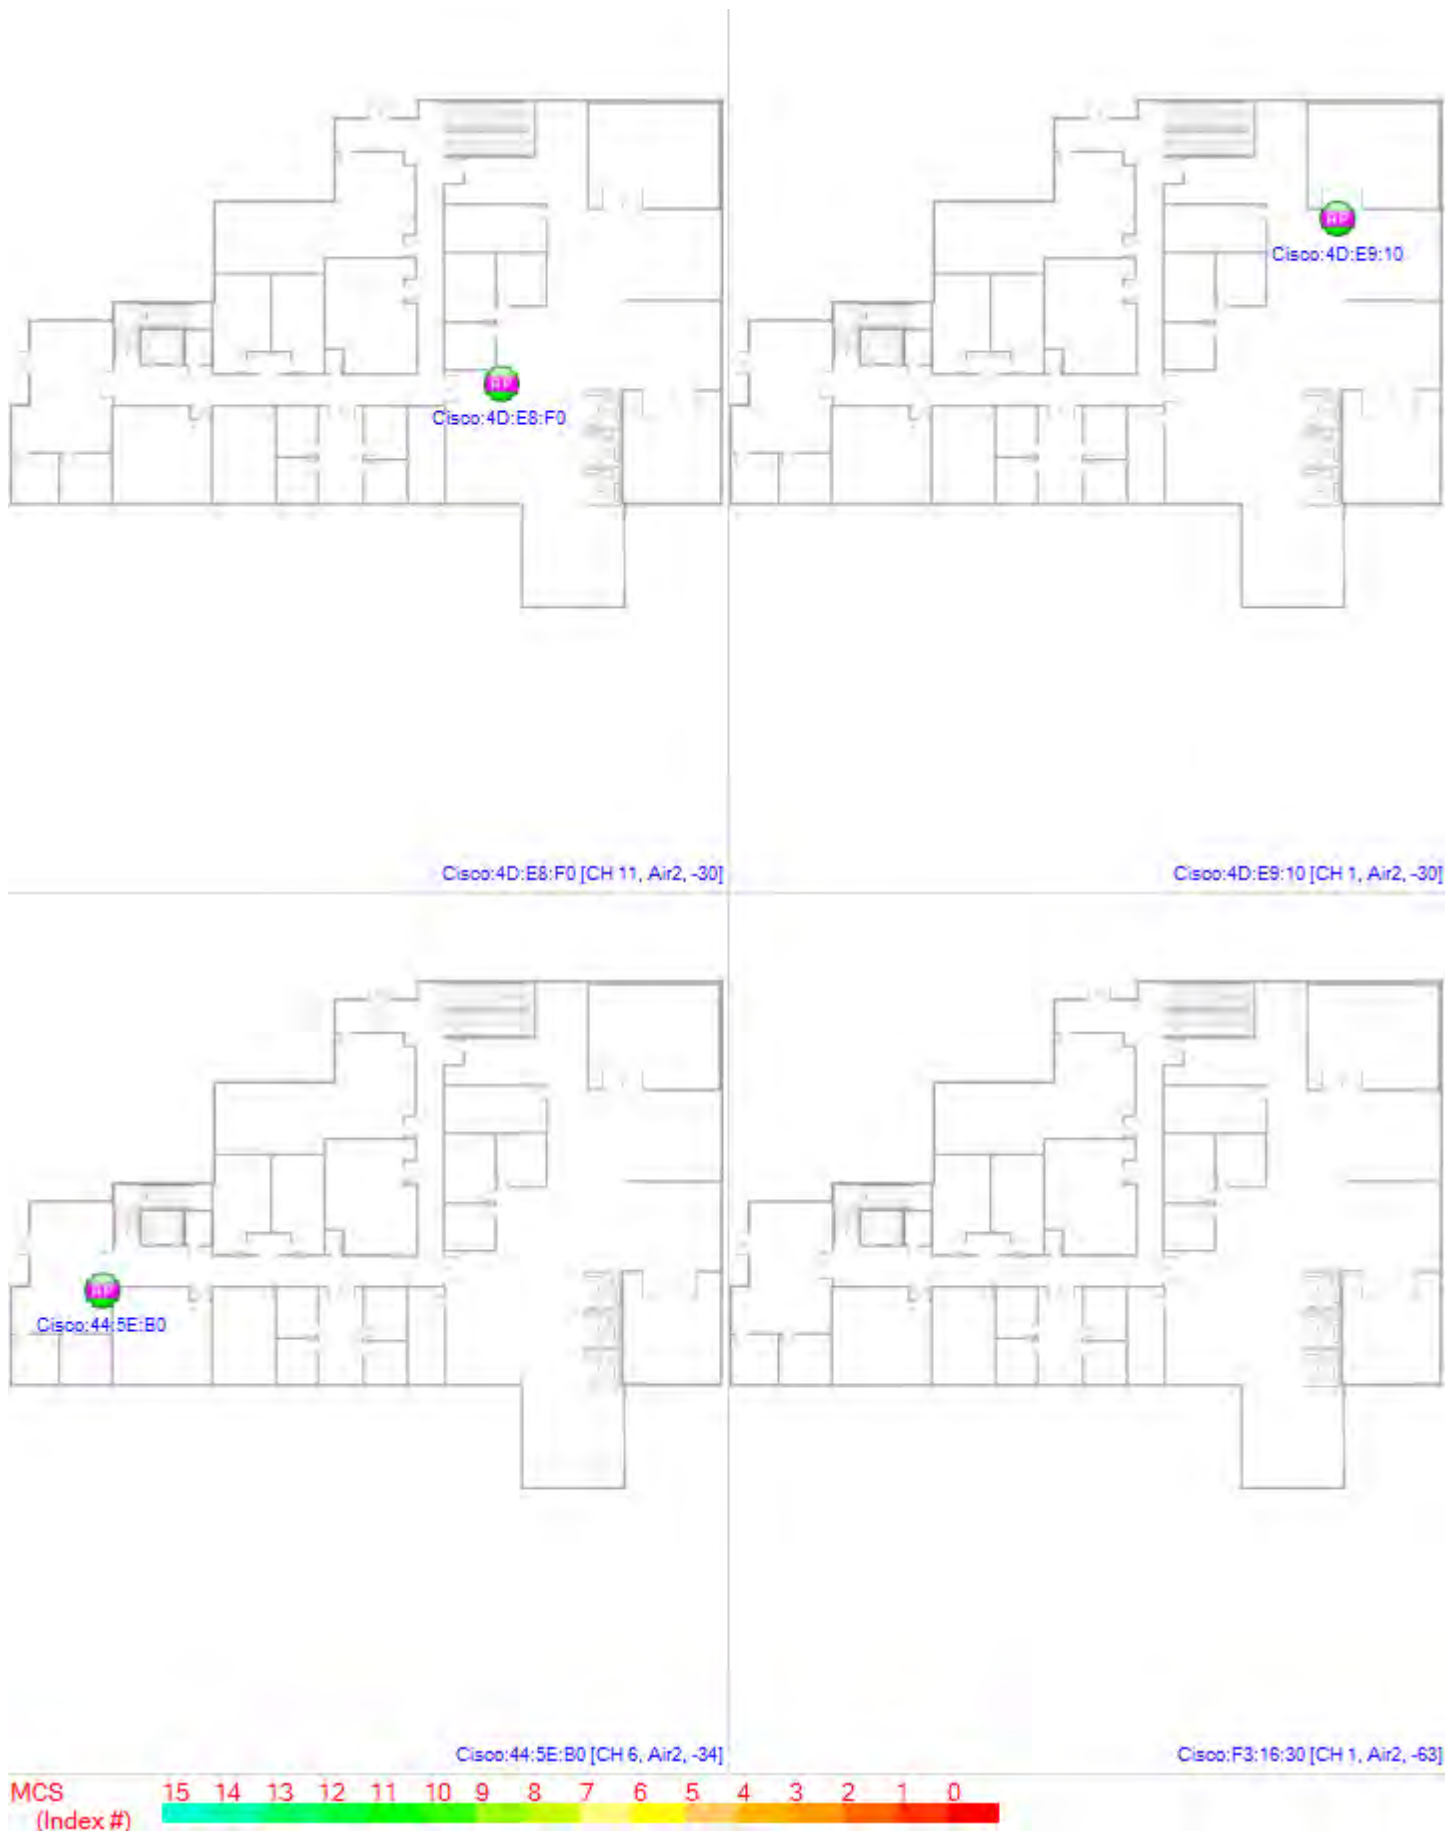

Operating Mode Distribution

Operating Mode ■ Legacy ■ Mixed HT ■ Greenfield HT

Individual Operating Mode Distribution

Operating Mode
■ Legacy ■ Mixed HT ■ Greenfield HT

20/40MHz Bandwidth Distribution

20/40MHz Bandwidth ■ 20 MHz (Legacy) ■ 20 MHz (802.11n HT) ■ 40 MHz (802.11n HT)

Individual 20/40MHz Information

20/40MHz Bandwidth ■ 20 MHz (Legacy) ■ 20 MHz (802.11n HT) ■ 40 MHz (802.11n HT)

Tx MCS Index Distribution

Individual Tx MCS Index Distribution

Rx MCS Index Distribution

1 in. = 22.68 ft

Dimensions(X x Y): 158.72 ft x 113.59 ft

Individual Rx MCS Index Distribution