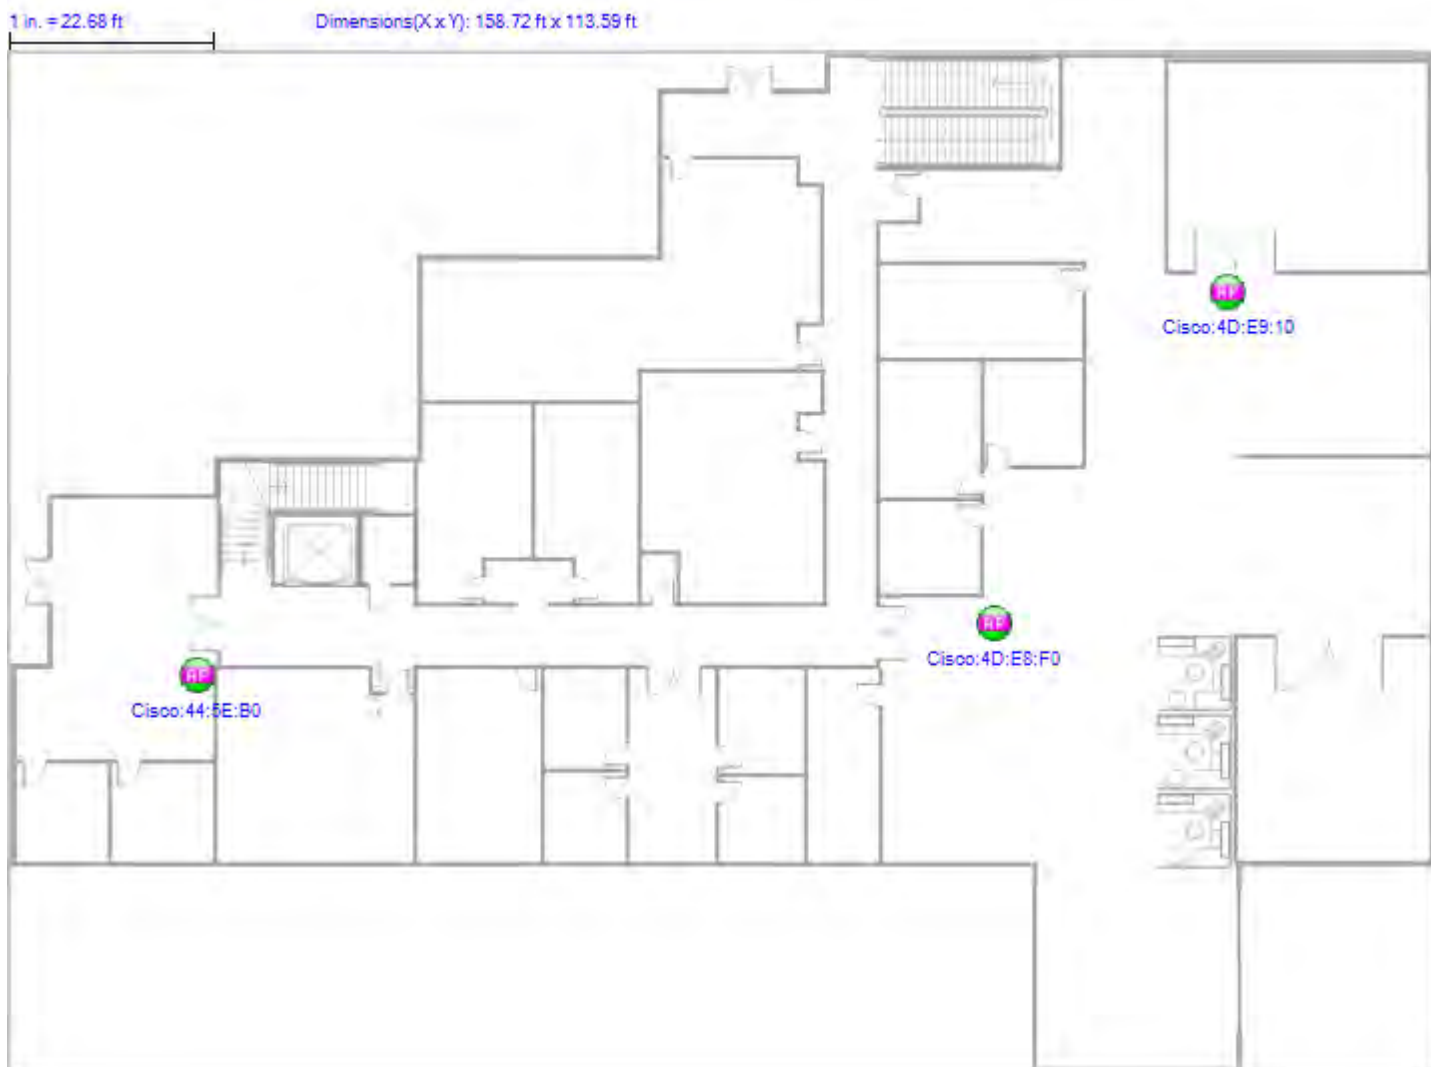

Tx MCS Index Distribution