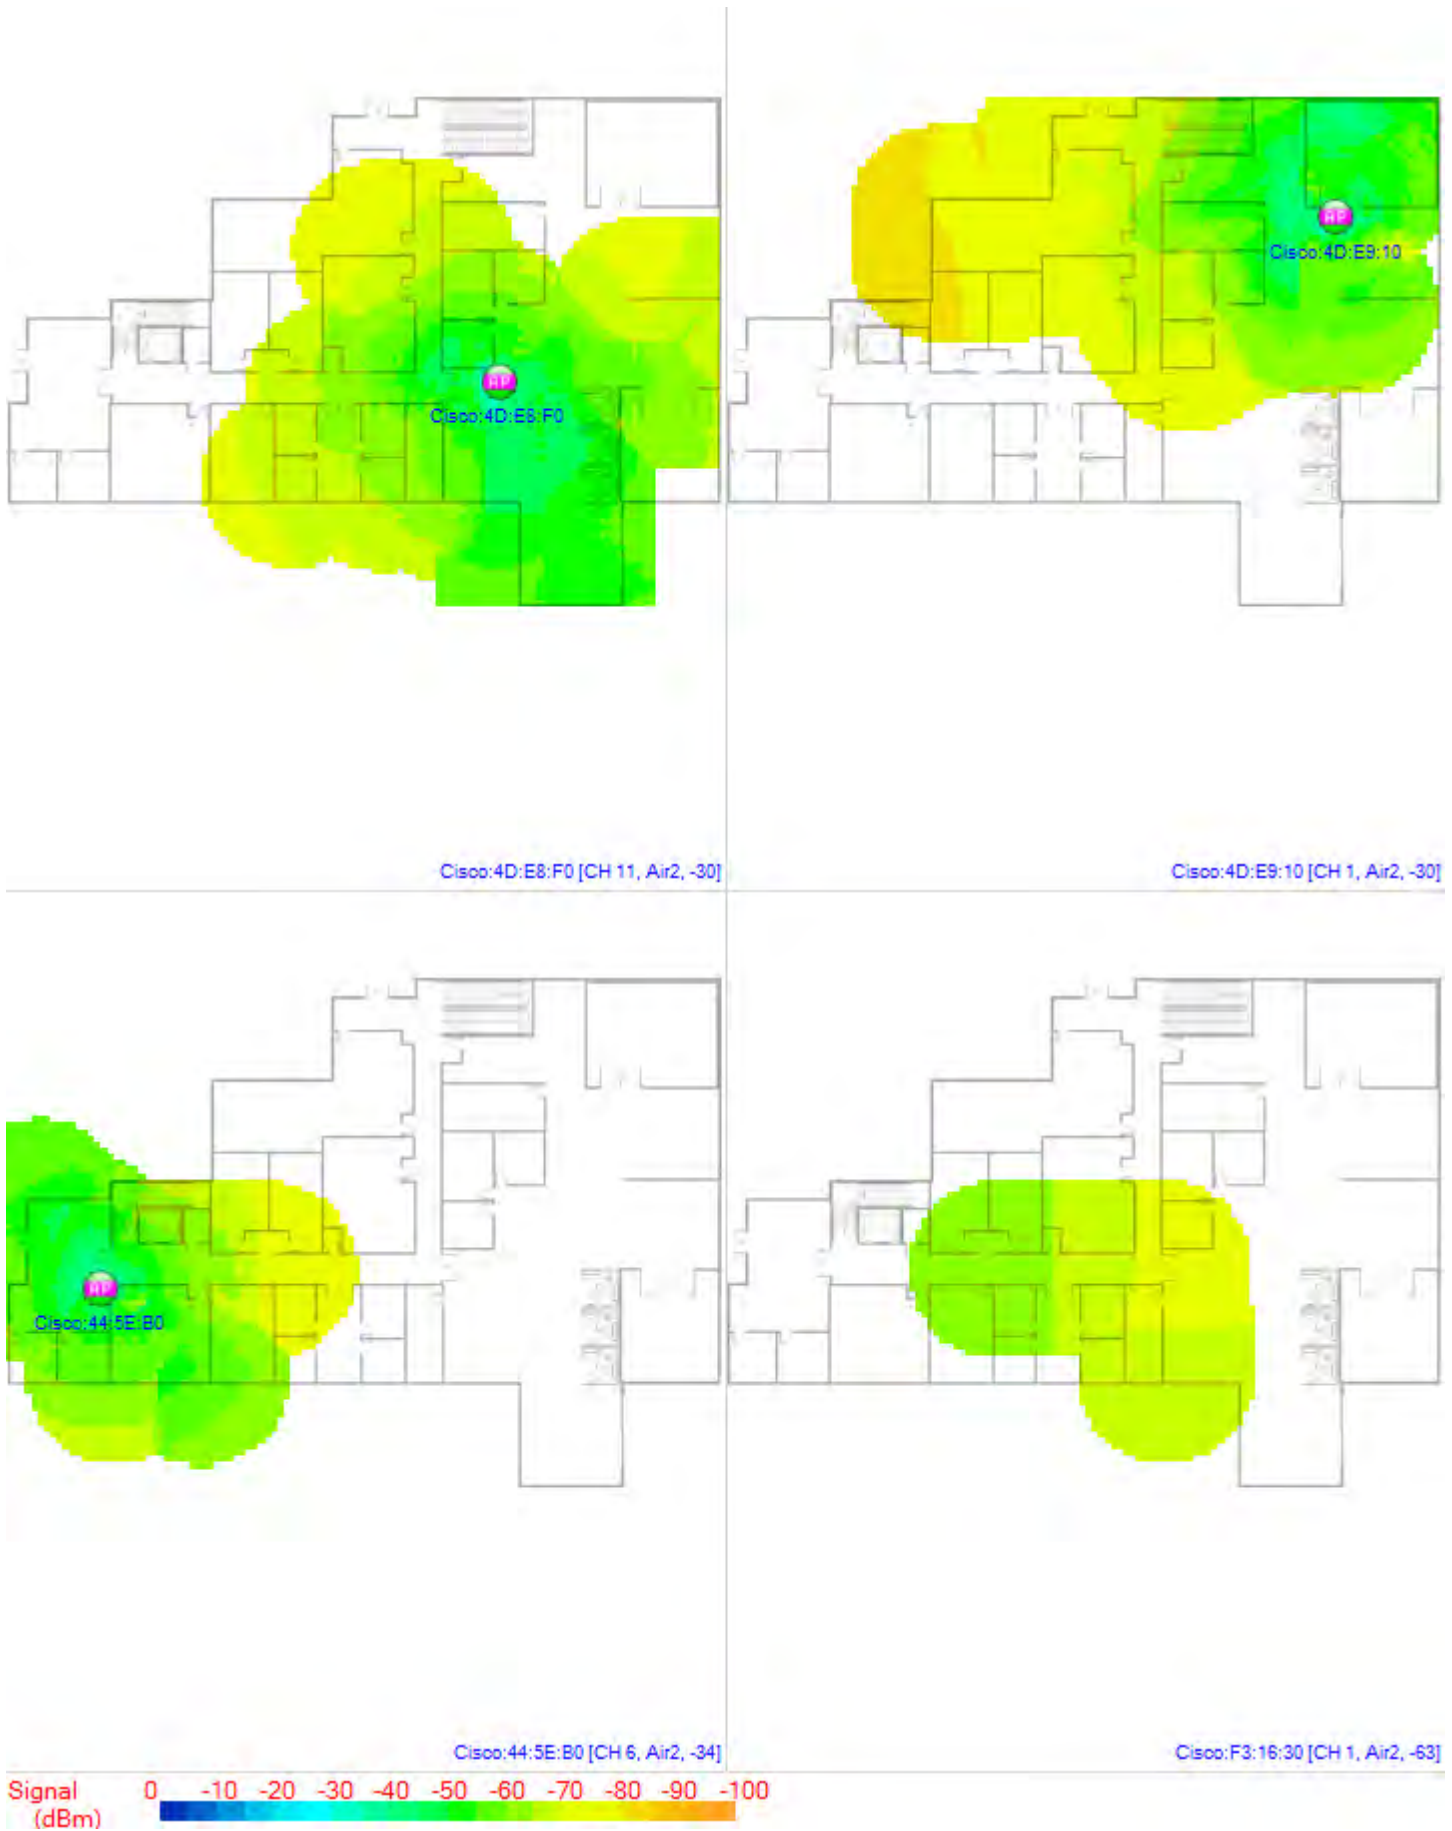

Overall Coverage Report by AP

Surveyor: Survey Engineer

Location: Indoor Survey

Time Of Survey: 9/25/2007 5:46:55 PM

Overall Coverage Report by AP

Surveyor: Survey Engineer

Location: Indoor Survey

Survey Description:

Sample Indoor Survey report

Time of Survey: 9/25/2007 5:46:55 PM

Contents

- Access Points Information
- Signal Distribution
- Noise Distribution
- Signal/Noise Distribution
- Maximum Measured PHY Data Rate Uplink Distribution
- Retry Rate Distribution
- Loss Rate Distribution
- Operating Mode Information
- 20/40MHz Information
- Tx MCS Index Information
- Rx MCS Index Information

Overall Coverage Report by AP

NAS Wireless

Access Points

<u>AP Name</u>	<u>Media Type</u>	<u>Mac Address</u>	<u>Channel</u>	<u>SSID</u>	<u>Power, mw</u>	<u>Max Signal</u>
Non ACL, Neighborings, Rogues						
Cisco:4D:E9:10	802.11g-2.4 GHz	00:11:5C:4D:E9:10	1	Air2	10	-30
Cisco:F3:16:30	802.11g-2.4 GHz	00:14:69:F3:16:30	1	Air2	100	-63
Cisco:4D:E8:F0	802.11g-2.4 GHz	00:11:5C:4D:E8:F0	11	Air2	10	-30
Cisco:44:5E:B0	802.11g-2.4 GHz	00:11:5C:44:5E:B0	6	Air2	10	-34

of AP 4

Total AP: 4

Signal Distribution

Individual Signal Distribution

Noise Distribution

Individual Noise Distribution

Signal/Noise Distribution

Individual S/N Distribution