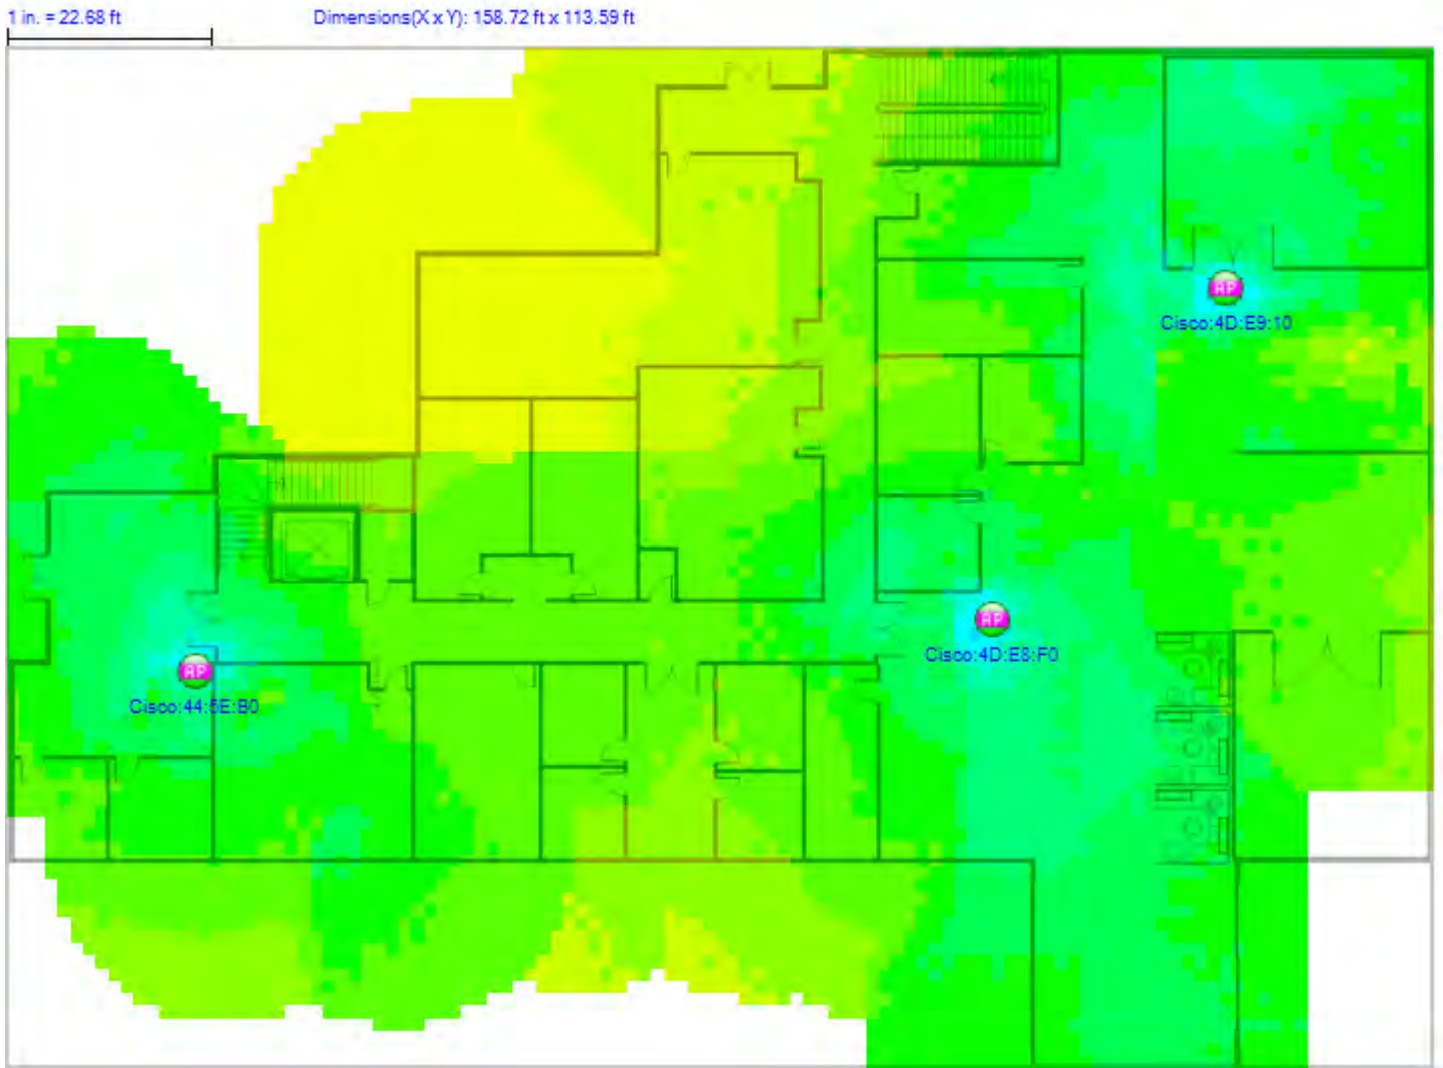

Overall Coverage Report by AP

NAS Wireless

Access Points

<u>AP Name</u>	<u>Media Type</u>	<u>Mac Address</u>	<u>Channel</u>	<u>SSID</u>	<u>Power, mw</u>	<u>Max Signal</u>
Non ACL, Neighborings, Rogues						
Cisco:4D:E9:10	802.11g-2.4 GHz	00:11:5C:4D:E9:10	1	Air2	10	-30
Cisco:F3:16:30	802.11g-2.4 GHz	00:14:69:F3:16:30	1	Air2	100	-63
Cisco:4D:E8:F0	802.11g-2.4 GHz	00:11:5C:4D:E8:F0	11	Air2	10	-30
Cisco:44:5E:B0	802.11g-2.4 GHz	00:11:5C:44:5E:B0	6	Air2	10	-34

of AP 4

Total AP: 4

Signal Distribution

Individual Signal Distribution

Noise Distribution

Individual Noise Distribution

Signal/Noise Distribution

Individual S/N Distribution

Maximum Measured PHY Data Rate Uplink Distribution

Individual Measured PHY Data Rate Uplink Distribution

Retry Rate Distribution

Individual Retry Rate Distribution

Loss Rate Distribution

Individual Loss Rate Distribution

Operating Mode Distribution

Operating Mode ■ Legacy ■ Mixed HT ■ Greenfield HT

Individual Operating Mode Distribution

Operating Mode
■ Legacy ■ Mixed HT ■ Greenfield HT

20/40MHz Bandwidth Distribution

20/40MHz Bandwidth ■ 20 MHz (Legacy) ■ 20 MHz (802.11n HT) ■ 40 MHz (802.11n HT)