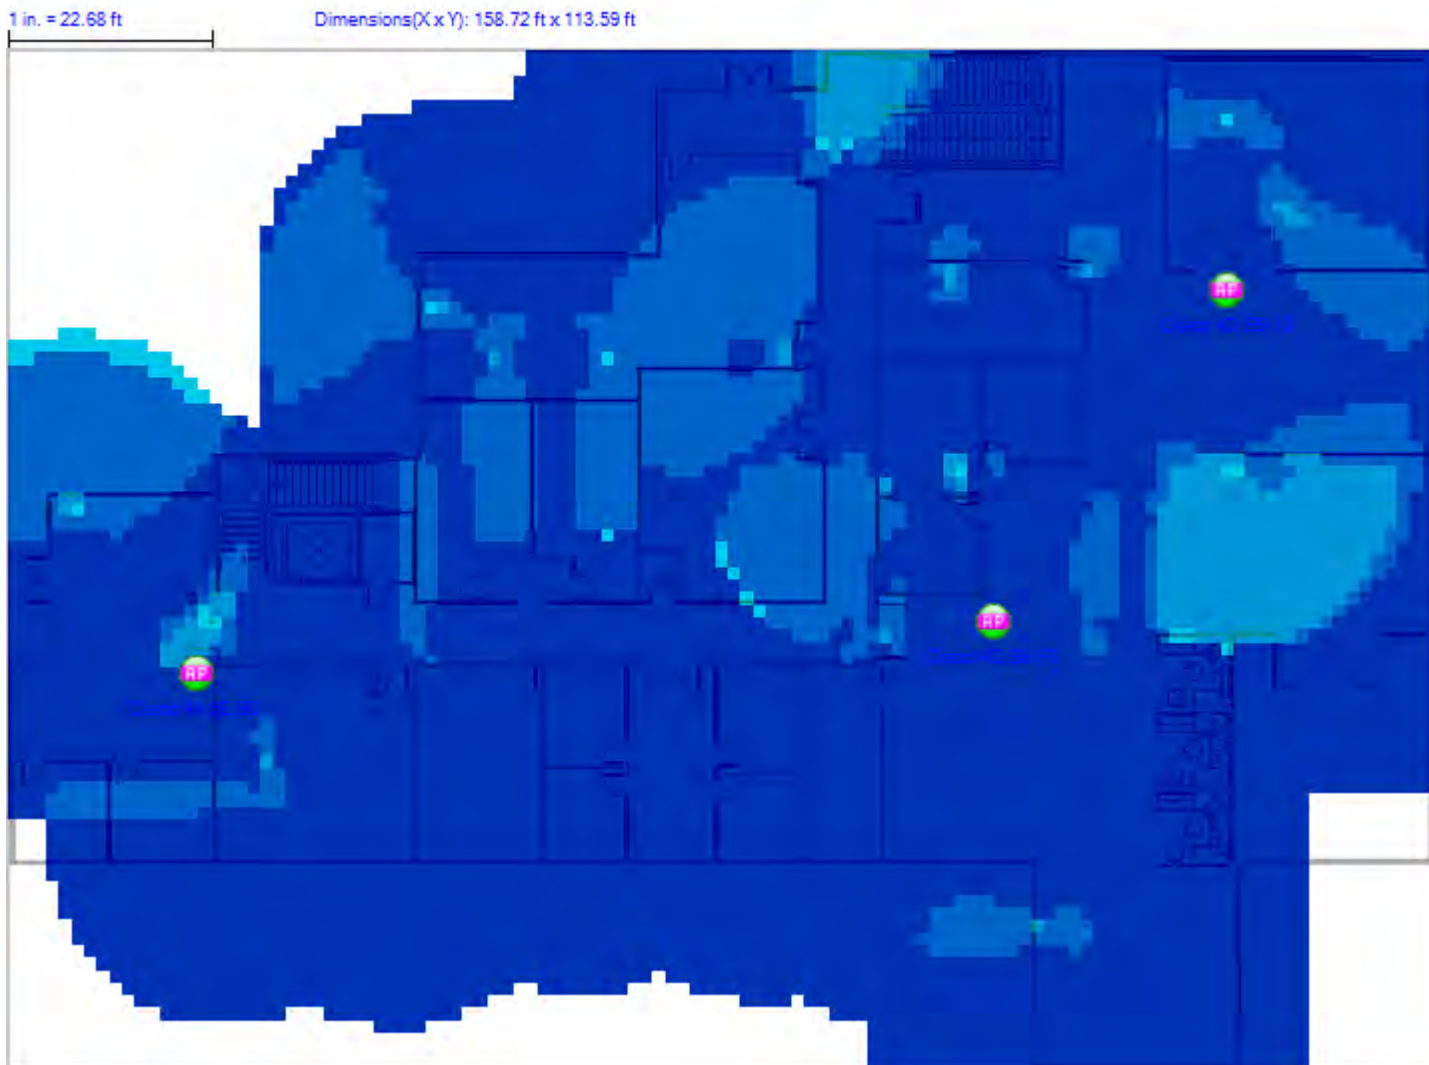

Loss Rate Distribution