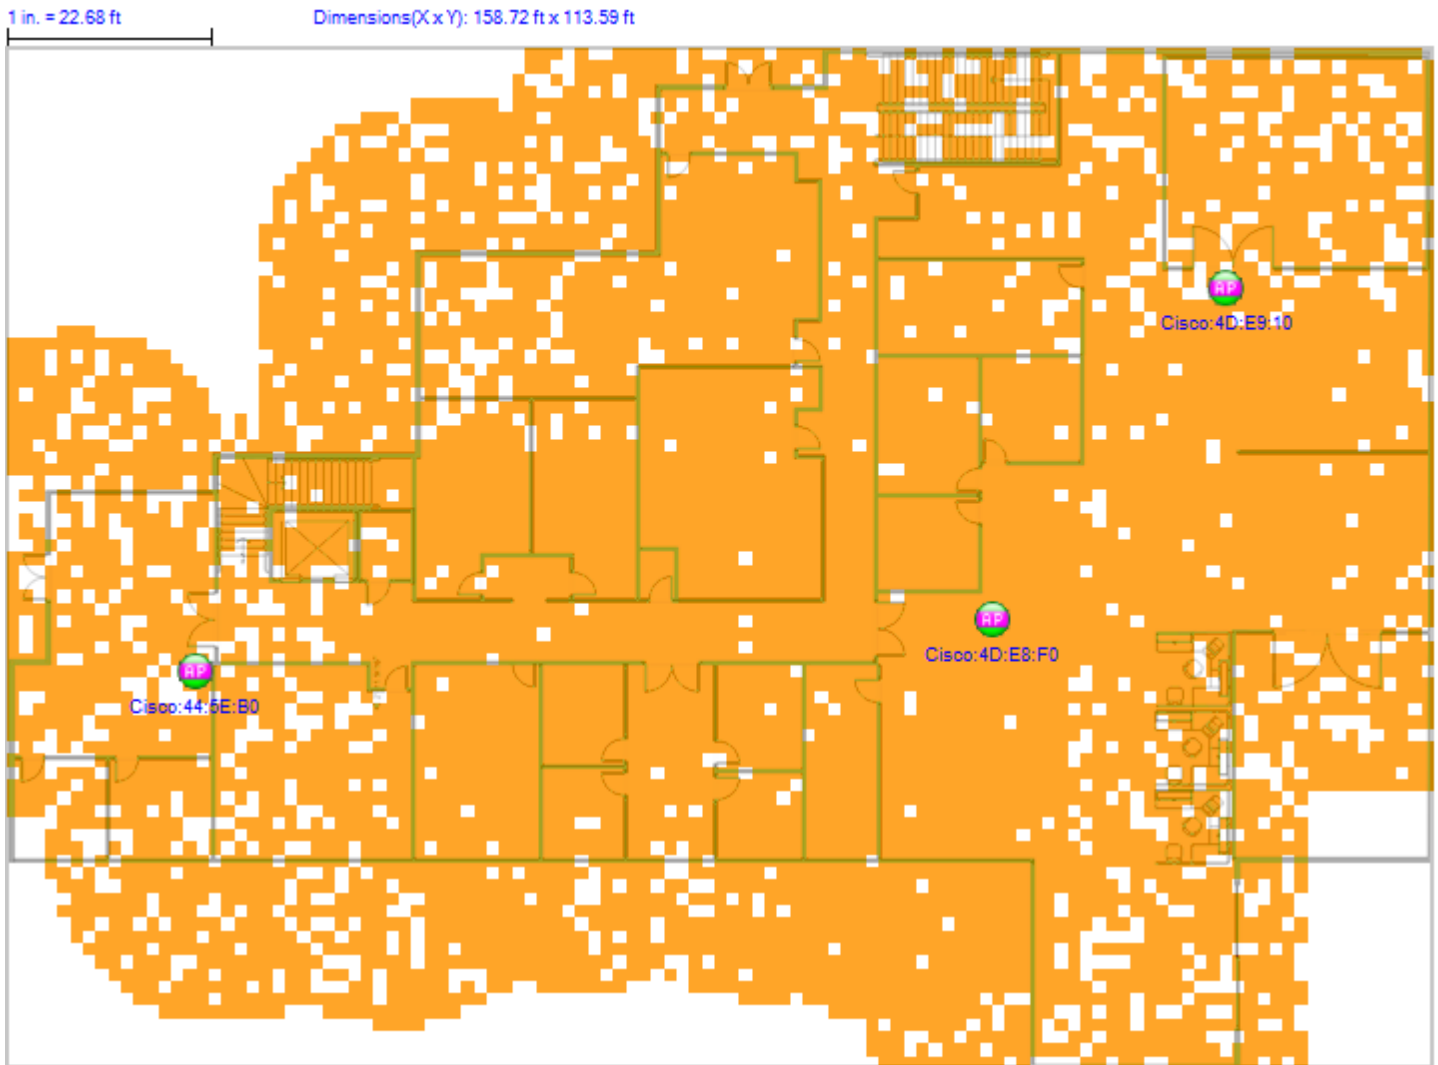

Overall Coverage Report by AP

NAS Wireless

Access Points

<u>AP Name</u>	<u>Media Type</u>	<u>Mac Address</u>	<u>Channel</u>	<u>SSID</u>	<u>Power, mw</u>	<u>Max Signal</u>
Non ACL, Neighborings, Rogues						
Cisco:4D:E9:10	802.11g-2.4 GHz	00:11:5C:4D:E9:10	1	Air2	10	-30
Cisco:F3:16:30	802.11g-2.4 GHz	00:14:69:F3:16:30	1	Air2	100	-63
Cisco:4D:E8:F0	802.11g-2.4 GHz	00:11:5C:4D:E8:F0	11	Air2	10	-30
Cisco:44:5E:B0	802.11g-2.4 GHz	00:11:5C:44:5E:B0	6	Air2	10	-34

of AP 4

Total AP: 4

Signal Distribution

Individual Signal Distribution

Noise Distribution

Individual Noise Distribution

Signal/Noise Distribution

Individual S/N Distribution