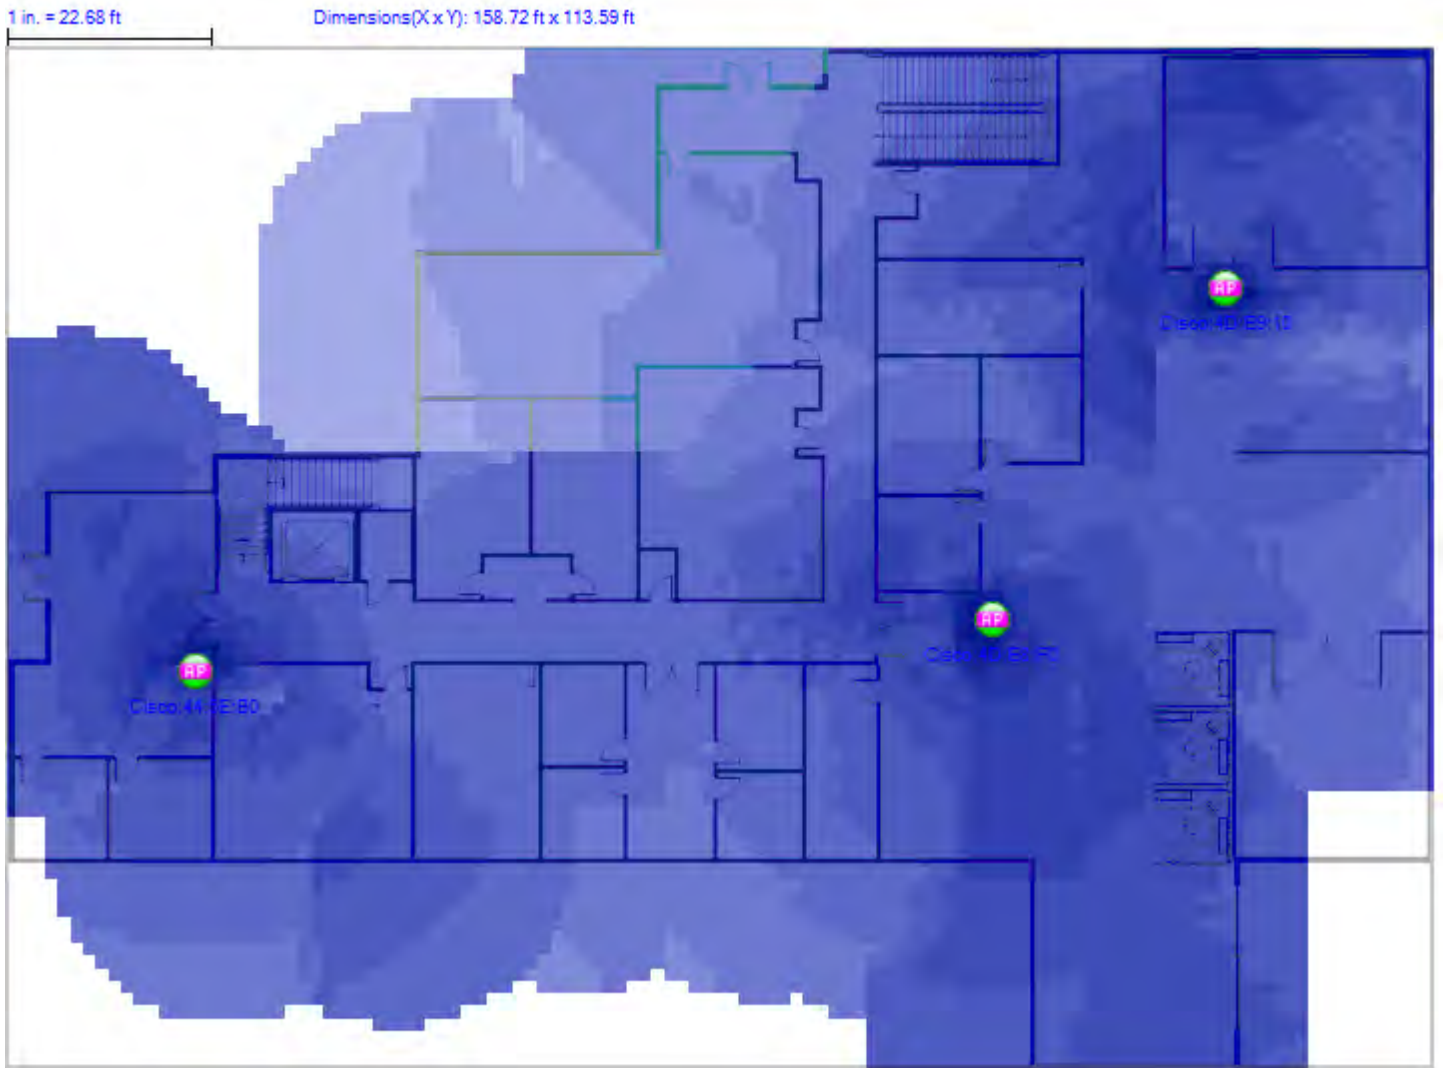

Maximum Measured PHY Data Rate Uplink Distribution

Individual Measured PHY Data Rate Uplink Distribution

Retry Rate Distribution

Individual Retry Rate Distribution

Loss Rate Distribution

Individual Loss Rate Distribution

Operating Mode Distribution

Operating Mode ■ Legacy ■ Mixed HT ■ Greenfield HT

Individual Operating Mode Distribution

Operating Mode
■ Legacy ■ Mixed HT ■ Greenfield HT

20/40MHz Bandwidth Distribution

20/40MHz Bandwidth ■ 20 MHz (Legacy) ■ 20 MHz (802.11n HT) ■ 40 MHz (802.11n HT)