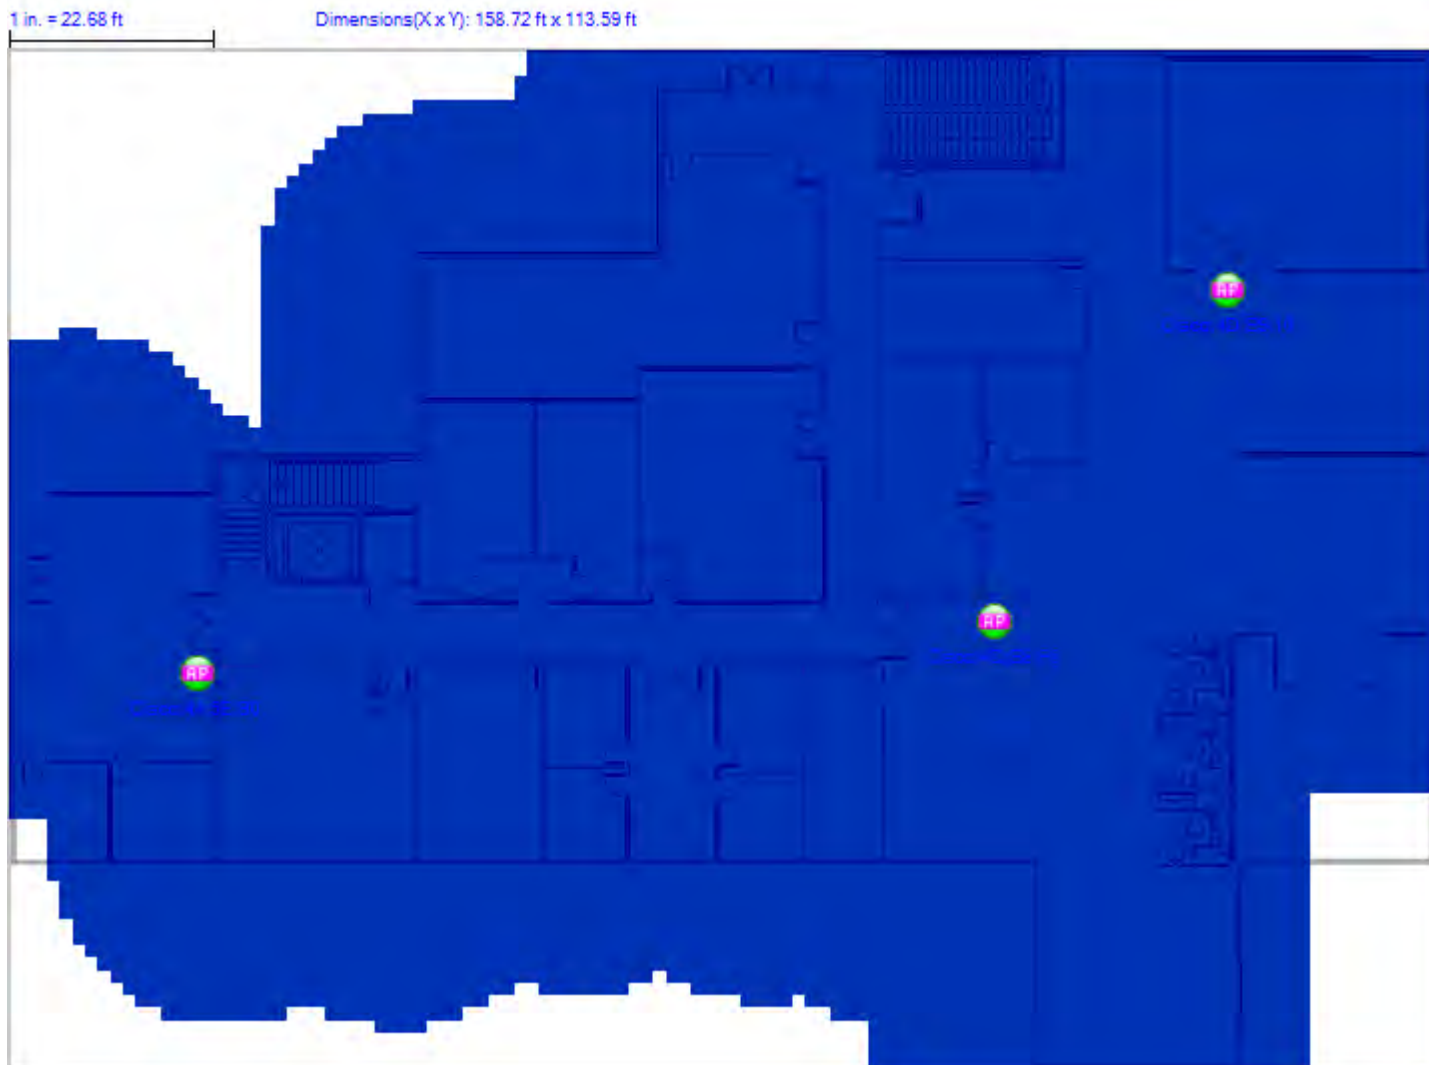

Retry Rate Distribution