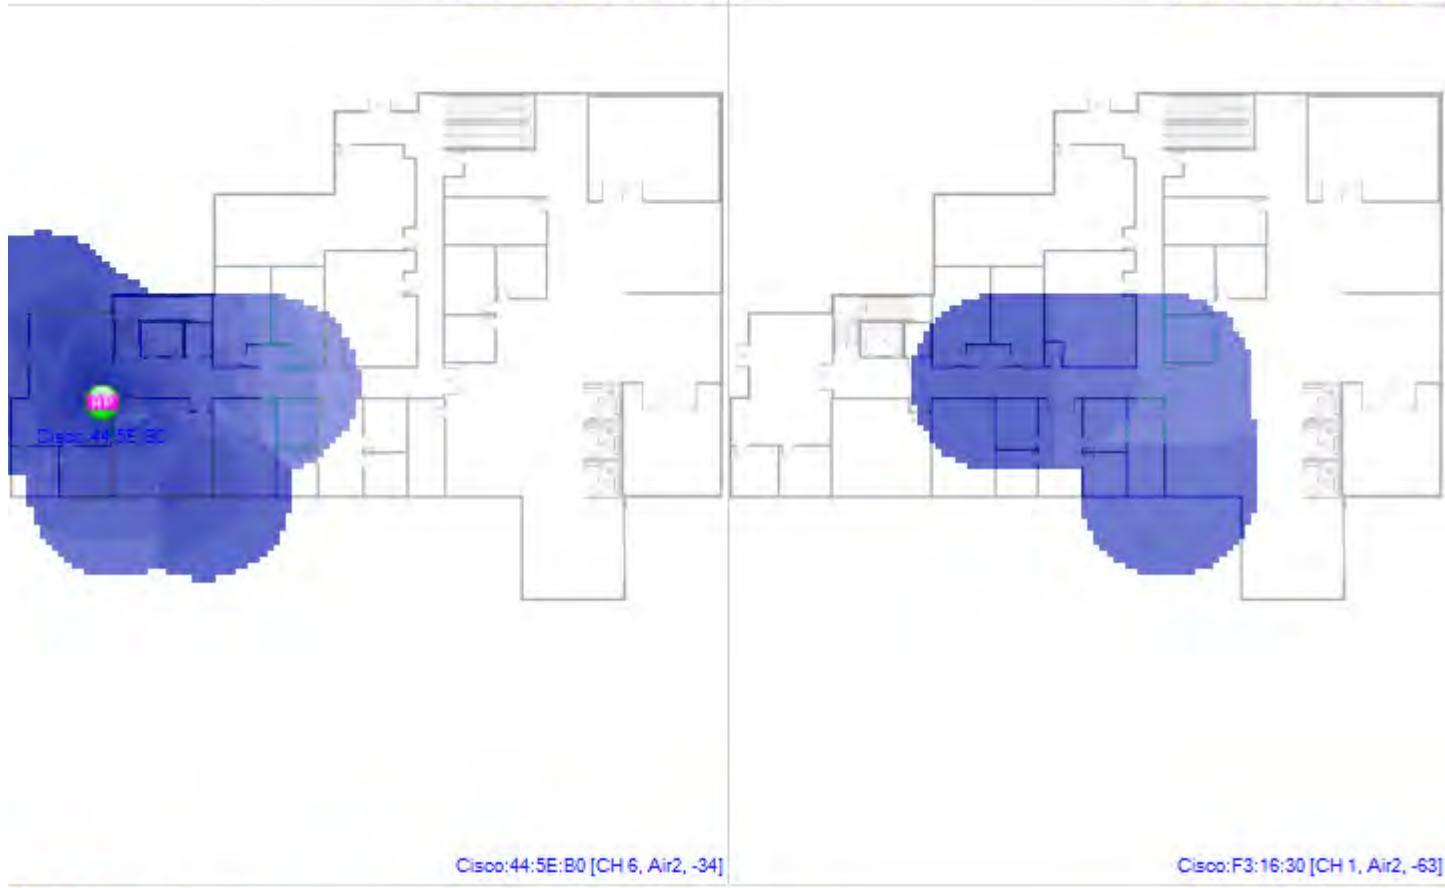

Maximum Measured PHY Data Rate Uplink Distribution

Individual Measured PHY Data Rate Uplink Distribution

Retry Rate Distribution

Individual Retry Rate Distribution

Loss Rate Distribution

Individual Loss Rate Distribution

Operating Mode Distribution

Operating Mode ■ Legacy ■ Mixed HT ■ Greenfield HT

Individual Operating Mode Distribution

Operating Mode
■ Legacy ■ Mixed HT ■ Greenfield HT

20/40MHz Bandwidth Distribution

20/40MHz Bandwidth ■ 20 MHz (Legacy) ■ 20 MHz (802.11n HT) ■ 40 MHz (802.11n HT)