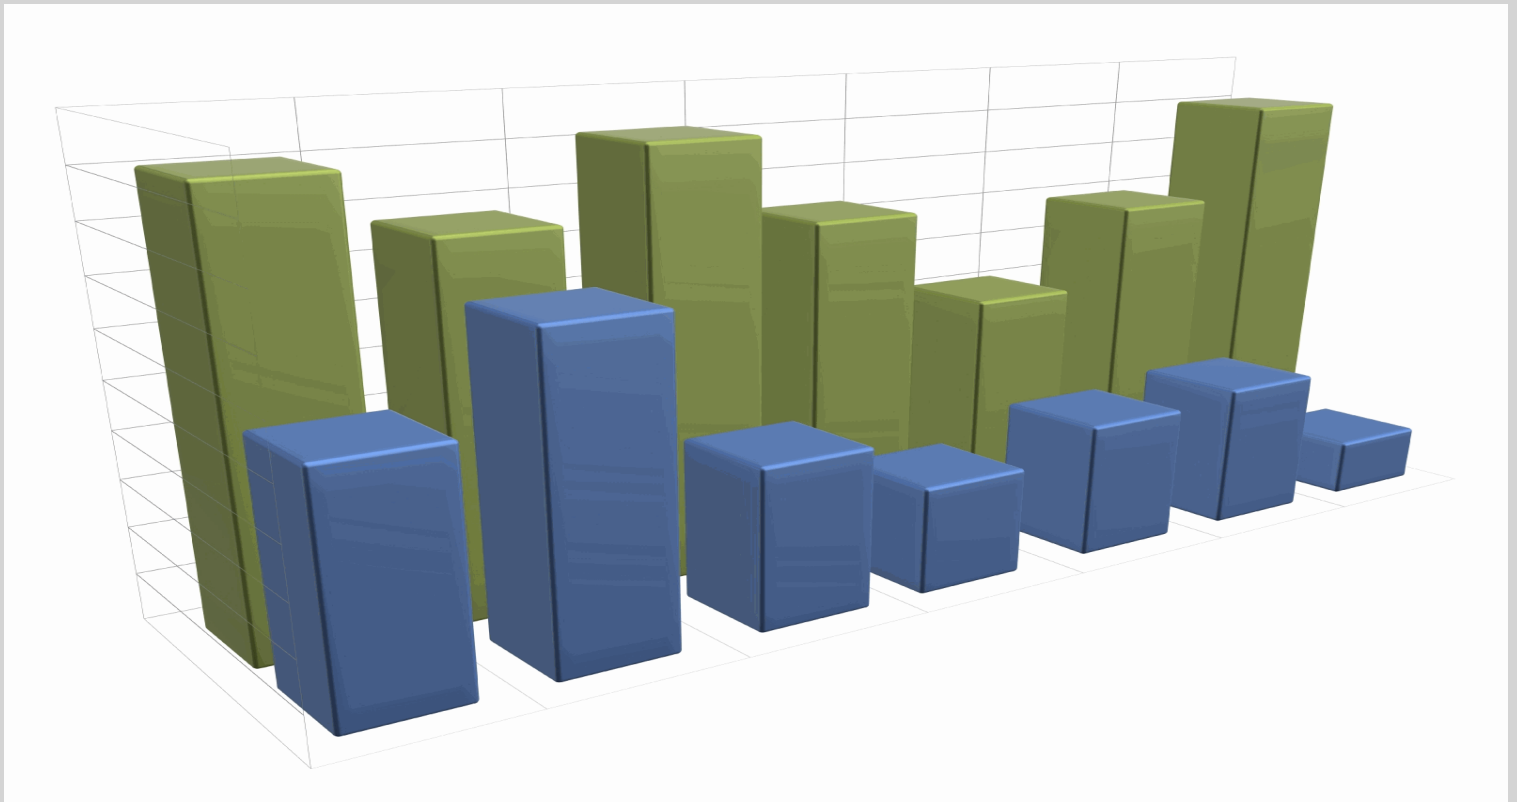

Overall Coverage Report by AP

Surveyor: Survey Engineer

Location: Indoor Survey

Time Of Survey: 9/25/2007 5:46:55 PM

Overall Coverage Report by AP

Surveyor: Survey Engineer

Location: Indoor Survey

Survey Description:

Dimensions(X x Y): 158.72 ft x 113.59 ft

Individual Rx MCS Index Distribution