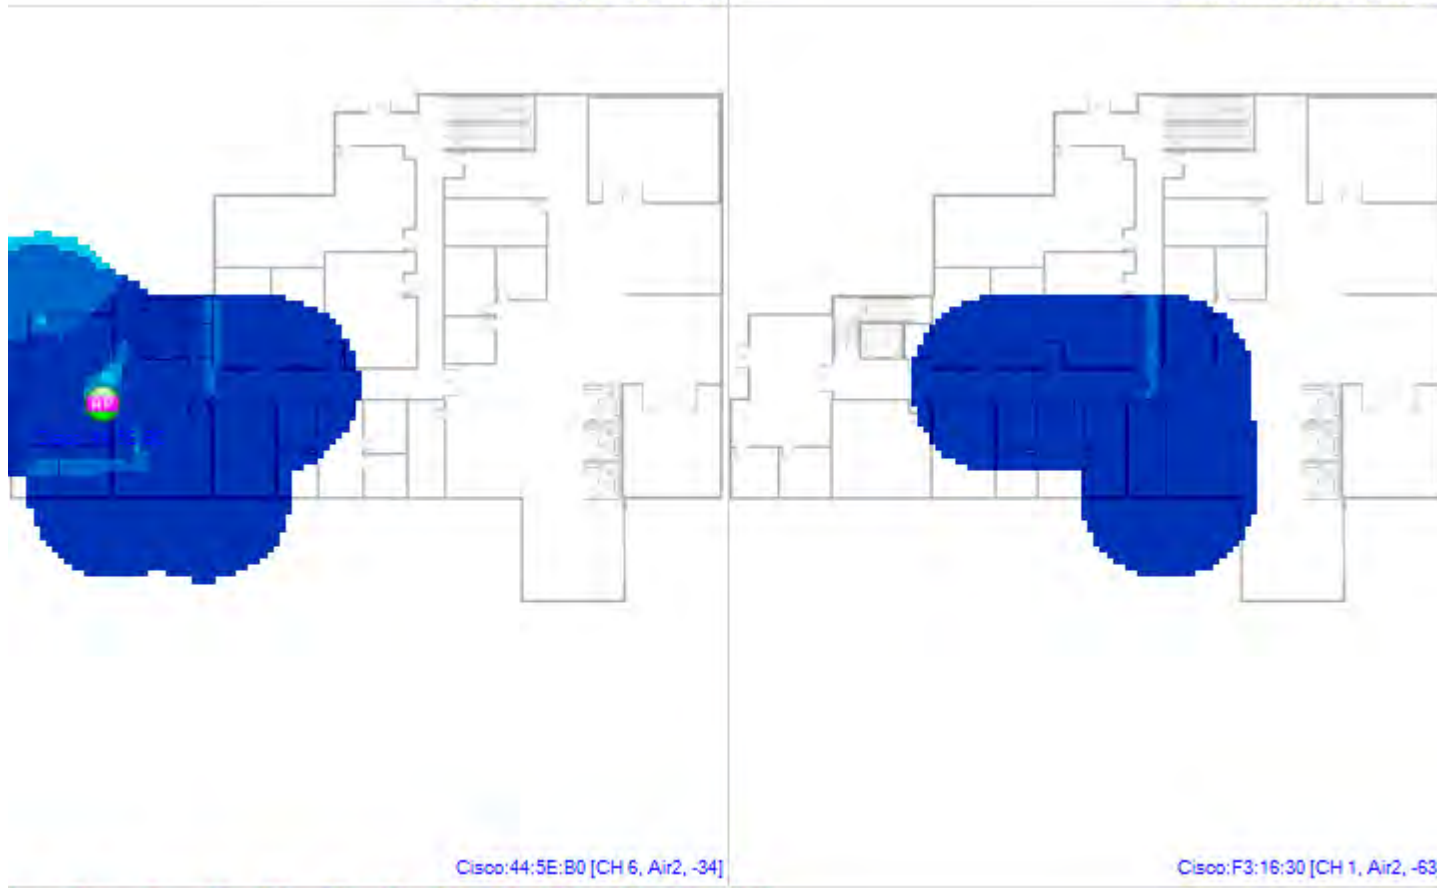

Operating Mode Distribution

Operating Mode ■ Legacy ■ Mixed HT ■ Greenfield HT

Individual Operating Mode Distribution

Operating Mode
■ Legacy ■ Mixed HT ■ Greenfield HT

20/40MHz Bandwidth Distribution

20/40MHz Bandwidth ■ 20 MHz (Legacy) ■ 20 MHz (802.11n HT) ■ 40 MHz (802.11n HT)