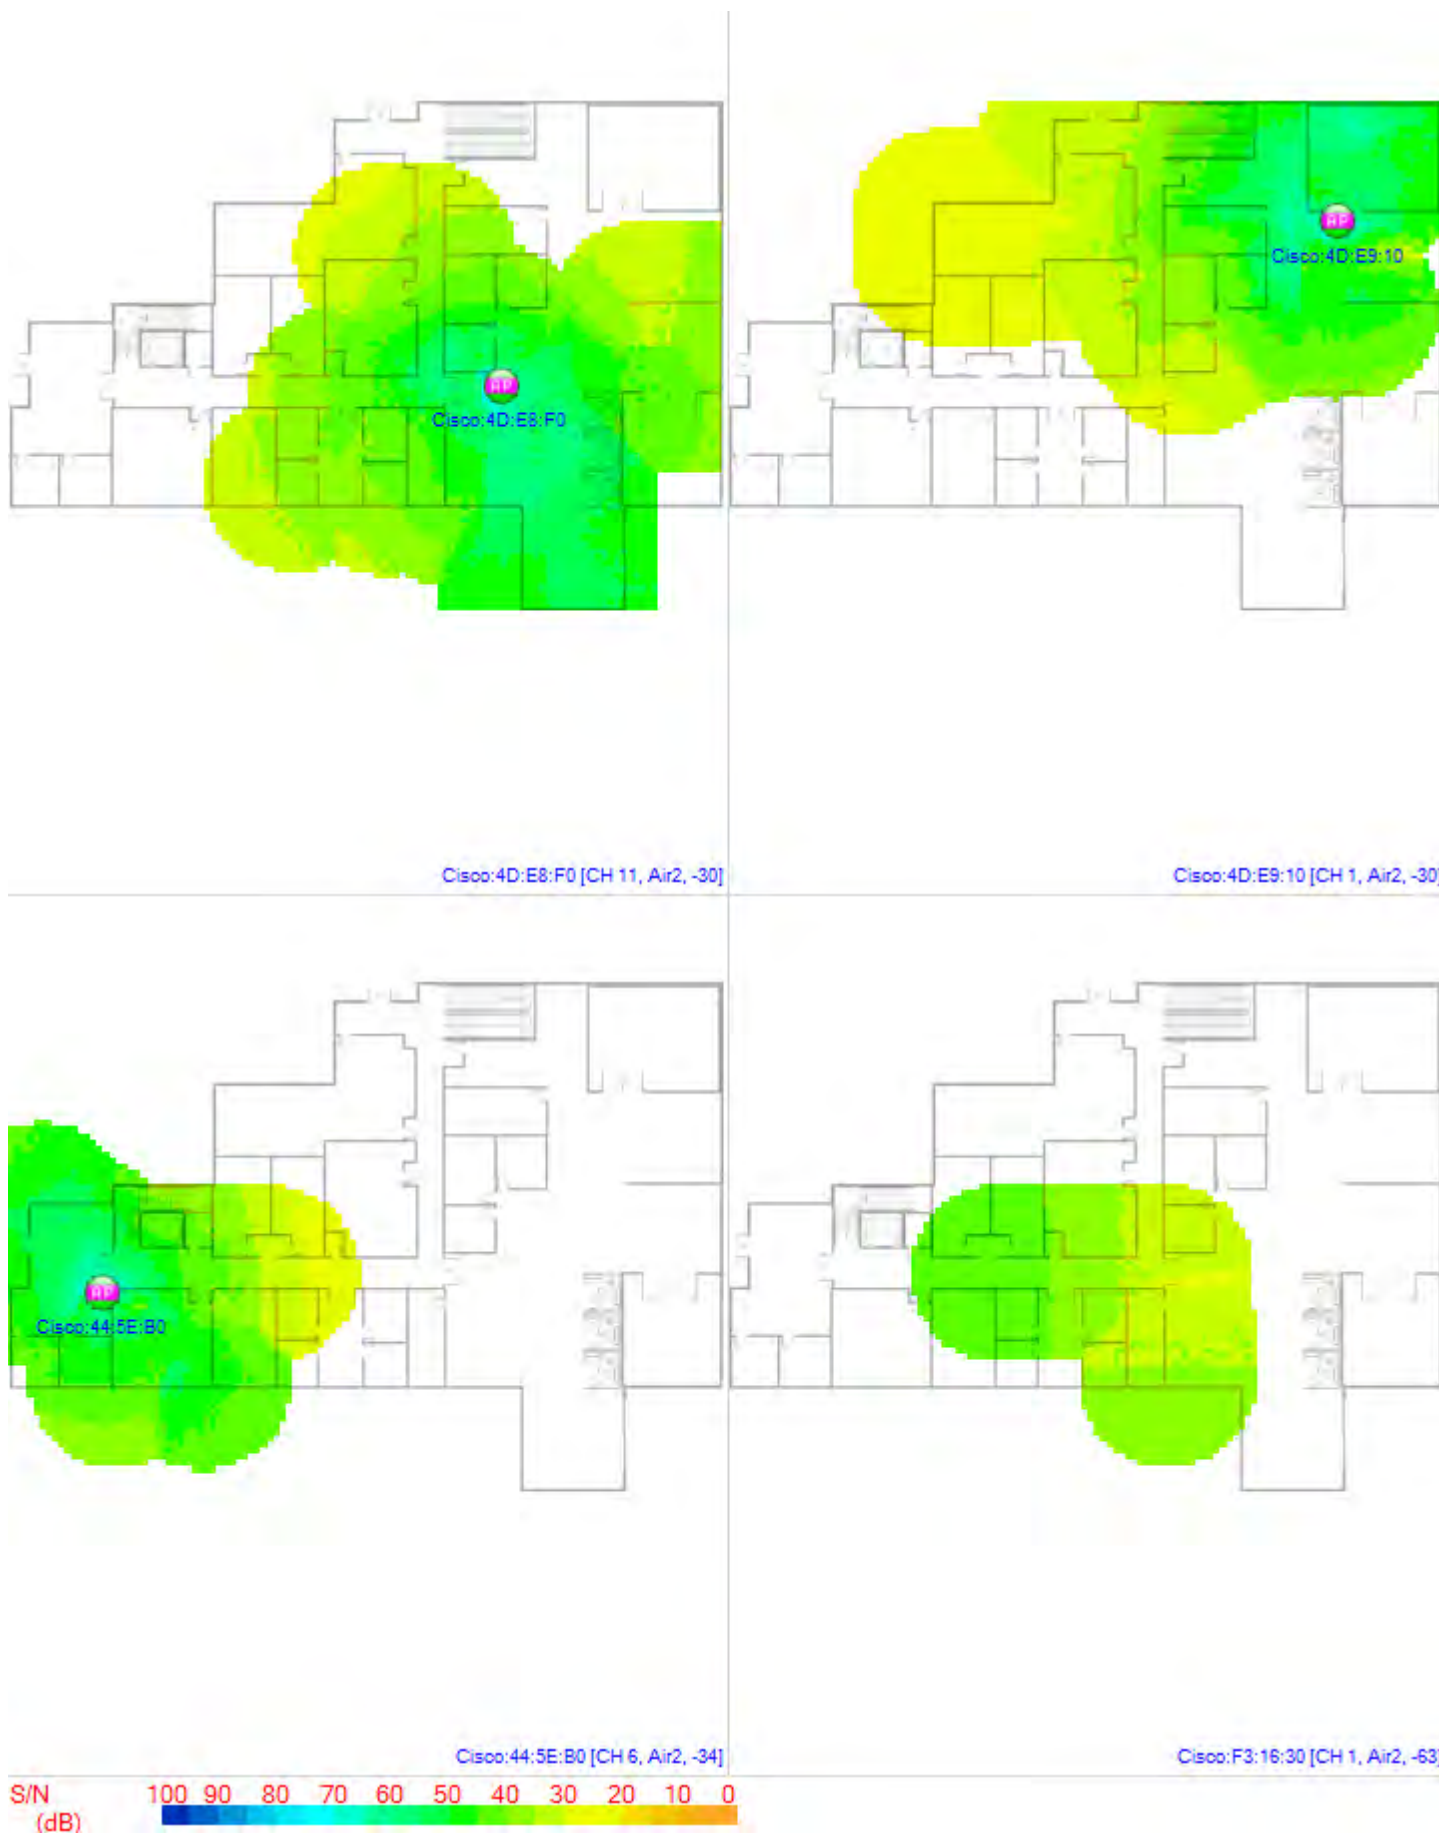

Sample Indoor Survey report

Time of Survey: 9/25/2007 5:46:55 PM

Contents

- Access Points Information
- Signal Distribution
- Noise Distribution
- Signal/Noise Distribution
- Maximum Measured PHY Data Rate Uplink Distribution
- Retry Rate Distribution
- Loss Rate Distribution
- Operating Mode Information
- 20/40MHz Information
- Tx MCS Index Information
- Rx MCS Index Information

Overall Coverage Report by AP

NAS Wireless

Access Points

<u>AP Name</u>	<u>Media Type</u>	<u>Mac Address</u>	<u>Channel</u>	<u>SSID</u>	<u>Power, mw</u>	<u>Max Signal</u>
Non ACL, Neighborings, Rogues						
Cisco:4D:E9:10	802.11g-2.4 GHz	00:11:5C:4D:E9:10	1	Air2	10	-30
Cisco:F3:16:30	802.11g-2.4 GHz	00:14:69:F3:16:30	1	Air2	100	-63
Cisco:4D:E8:F0	802.11g-2.4 GHz	00:11:5C:4D:E8:F0	11	Air2	10	-30
Cisco:44:5E:B0	802.11g-2.4 GHz	00:11:5C:44:5E:B0	6	Air2	10	-34

of AP 4

Total AP: 4

Signal Distribution

Individual Signal Distribution

Noise Distribution

Individual Noise Distribution

Signal/Noise Distribution

Individual S/N Distribution

Maximum Measured PHY Data Rate Uplink Distribution

Individual Measured PHY Data Rate Uplink Distribution

Retry Rate Distribution

Individual Retry Rate Distribution

Loss Rate Distribution

Individual Loss Rate Distribution