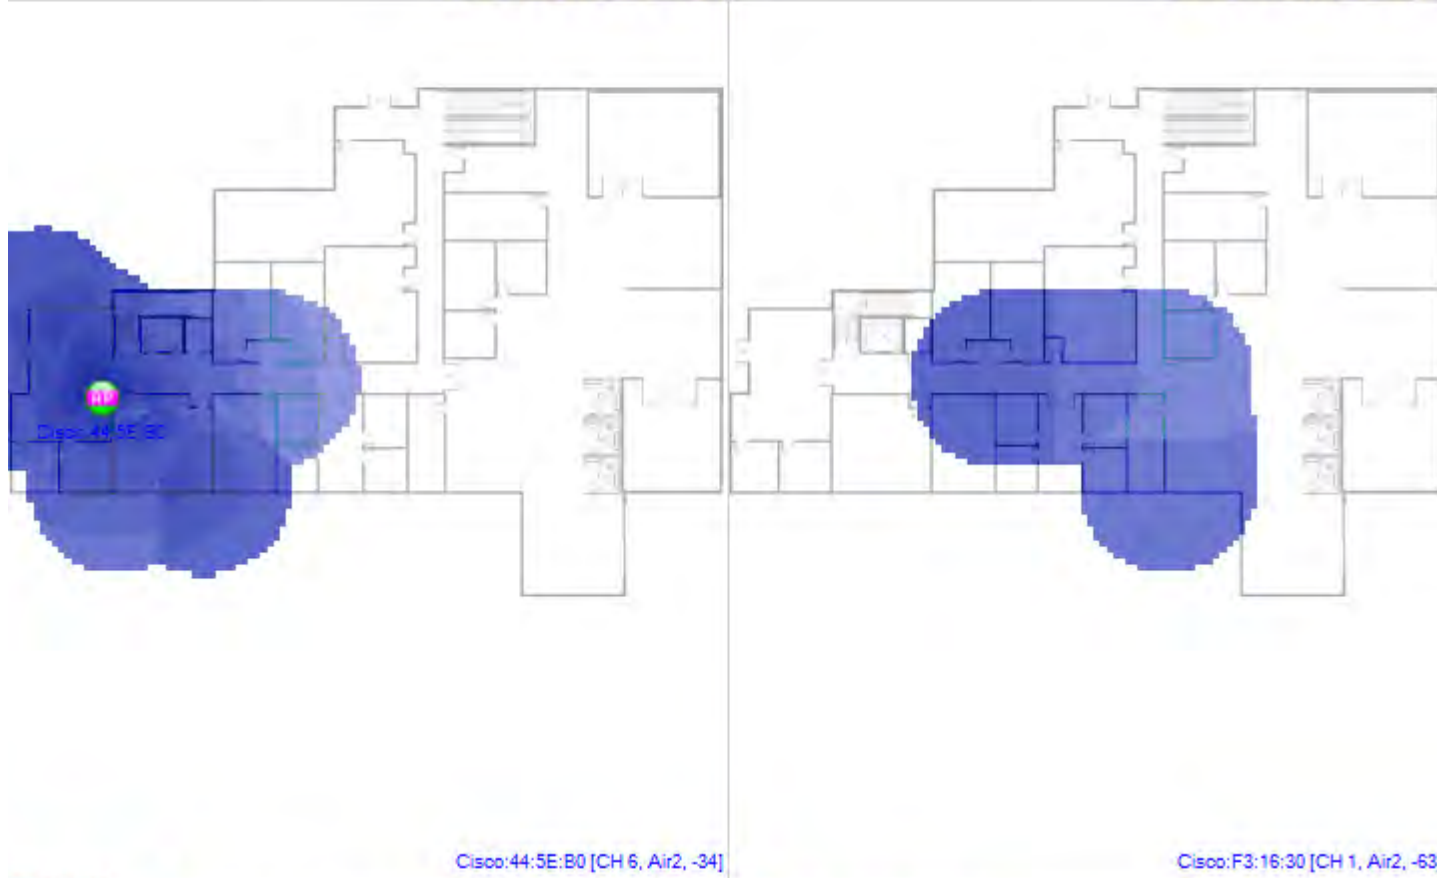

Operating Mode Distribution

Operating Mode ■ Legacy ■ Mixed HT ■ Greenfield HT

Individual Operating Mode Distribution

Operating Mode
■ Legacy ■ Mixed HT ■ Greenfield HT

20/40MHz Bandwidth Distribution

20/40MHz Bandwidth ■ 20 MHz (Legacy) ■ 20 MHz (802.11n HT) ■ 40 MHz (802.11n HT)

Individual 20/40MHz Information

20/40MHz Bandwidth ■ 20 MHz (Legacy) ■ 20 MHz (802.11n HT) ■ 40 MHz (802.11n HT)

Tx MCS Index Distribution

Individual Tx MCS Index Distribution

Rx MCS Index Distribution

1 in. = 22.68 ft

Dimensions(X x Y): 158.72 ft x 113.59 ft

Individual Rx MCS Index Distribution