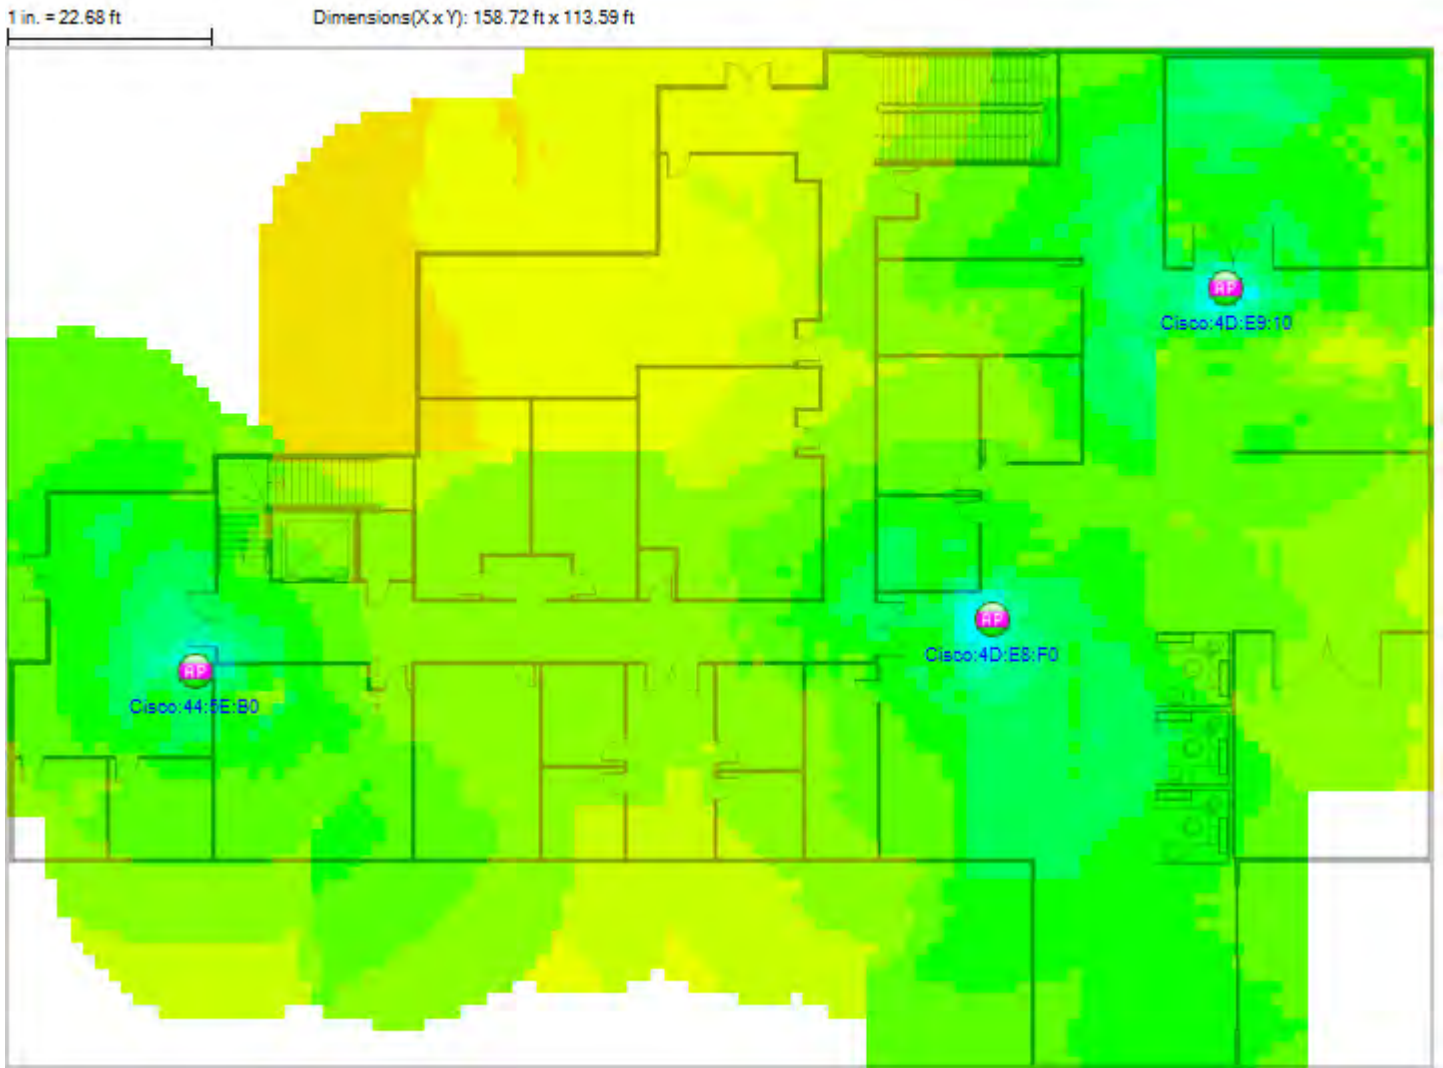

Overall Coverage Report by AP

NAS Wireless

Access Points

<u>AP Name</u>	<u>Media Type</u>	<u>Mac Address</u>	<u>Channel</u>	<u>SSID</u>	<u>Power, mw</u>	<u>Max Signal</u>
Non ACL, Neighborings, Rogues						
Cisco:4D:E9:10	802.11g-2.4 GHz	00:11:5C:4D:E9:10	1	Air2	10	-30
Cisco:F3:16:30	802.11g-2.4 GHz	00:14:69:F3:16:30	1	Air2	100	-63
Cisco:4D:E8:F0	802.11g-2.4 GHz	00:11:5C:4D:E8:F0	11	Air2	10	-30
Cisco:44:5E:B0	802.11g-2.4 GHz	00:11:5C:44:5E:B0	6	Air2	10	-34

of AP 4

Total AP: 4

Signal Distribution

Individual Signal Distribution

Noise Distribution

Individual Noise Distribution

Signal/Noise Distribution

Individual S/N Distribution